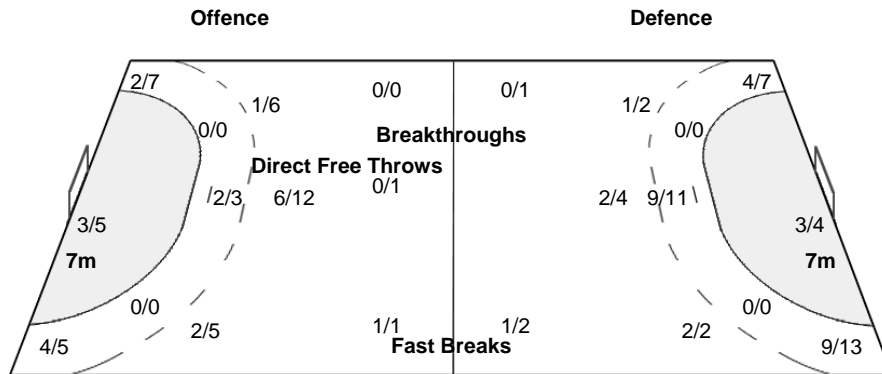

ARG - Argentina

Shots Distribution

Players

Goals / Shots

1 SCHLESINGER S	2 SALVADO L	3 SALA N	4 HARO L	5 FERREA B	6 DECILIO M	7 ROMERO M
	1/1		0/1		0/1	
	1/1		0/1		1/2	1/1
	1/1		1/1	0/1	1/1	
	1-Missed 1-Post		1-Missed			
8 AIMONE F	9 MENDOZA L	10 CRIVELLI V	11 TAGLIAVINI S	12 KOGAN V	13 MENA A	14 BIANCHI V
	1/1	0/1			0/1	0/1
	1/1					
	1/1	3/4	1/1		1/1	1/1
	2-Missed	1-Blocked			1-Post	
15 TOTOLLO S	17 BELOTTI A					
1/1	1/1					
0/1	0/1					
1/1	0/1					
2-Missed	1-Blocked					

Team
Goals / Shots

0/3	3/5	1/1
3/6	0/3	2/2
5/5	3/5	4/5

6-Missed 2-Post 2-Blocked