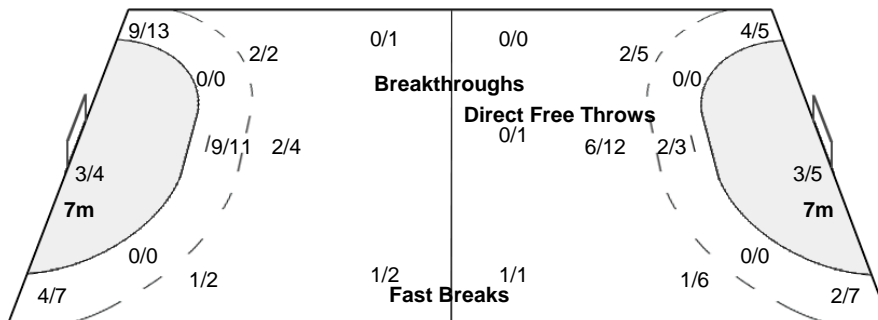

Offence

Goalkeepers Saves / Shots

3/3	2/5	0/1
3/6	3/3	0/2
0/5	2/5	1/5

12 ZDERIC M

2/2	0/3	
1/1	1/1	
0/2	0/1	0/1

16 JELCIC I

1/1	2/2	0/1
2/5	2/2	0/2
0/3	2/4	1/4

LEGEND		
%	Efficiency	2Min 2 Minute Suspensions
AS	Assists	BS Blocked Shots
G/S	Goals/Shots	n/a not applicable
TO	Turnover	TP Time Played
6m	6-metre Shots	BT Breakthroughs
RC	Red Cards	DR Disqualification with report
Wing	Wing Shots	S/S Saves/Shots
7m	7-metre Shots	YC Yellow Cards
9m	9-metre Shots	FB Fast Breaks
		ST Steals