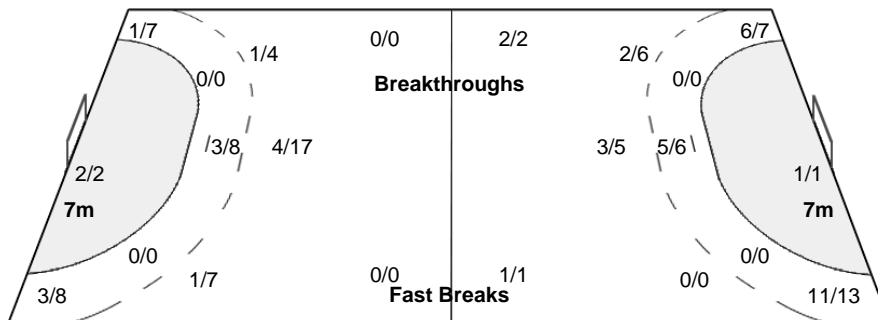

Offence

Goalkeepers Saves / Shots

1/6	1/4	2/6
1/5	0/2	1/4
1/4	0/3	2/6

1 SCHLESINGER S

1/5	1/4	2/6
1/2		0/2
1/3	0/2	2/4

12 KOGAN V

0/1		
0/3	0/2	1/2
0/1	0/1	0/2

LEGEND

%	Efficiency	2Min	2 Minute Suspensions	6m	6-metre Shots	7m	7-metre Shots	9m	9-metre Shots
AS	Assists	BS	Blocked Shots	BT	Breakthroughs	DR	Disqualification with report	FB	Fast Breaks
G/S	Goals/Shots	n/a	not applicable	RC	Red Cards	S/S	Saves/Shots	ST	Steals
TO	Turnover	TP	Time Played	Wing	Wing Shots	YC	Yellow Cards