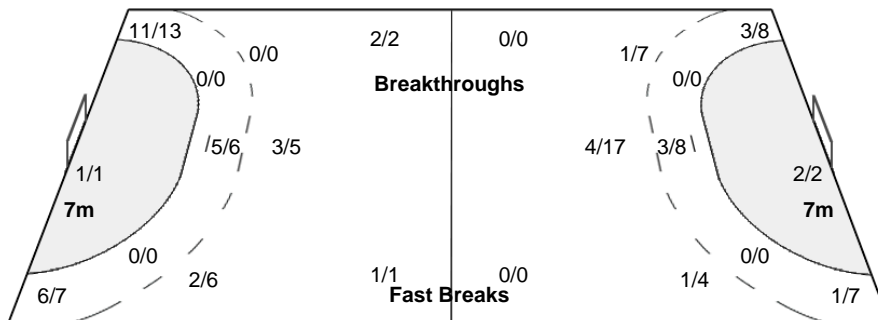

Offence

Goalkeepers Saves / Shots

7/11	1/2	3/8
3/4	2/3	1/1
0/2	1/1	0/1

1 GONZALEZ RAMOS C
0/1

12 NAVARRO GIMENEZ S
3/5 1/1 1/4
1/2 2/3 1/1
0/1 1/1

39 CIOBANU M
4/6 2/4
2/2
0/1 0/1