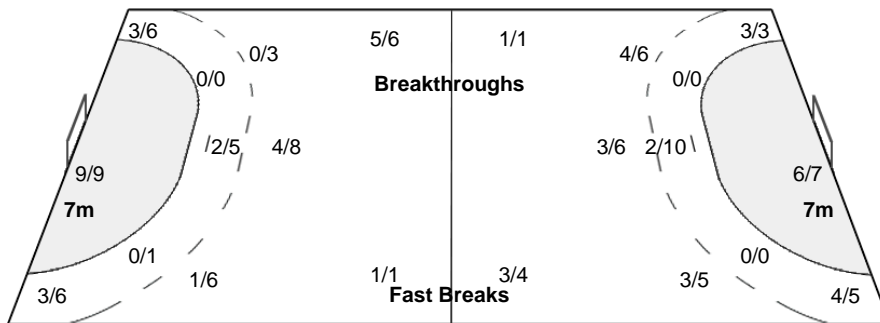

Offence

Goalkeepers
Saves / Shots

1/1	1/1	0/4
1/2		0/2
1/15	3/5	3/9

1 GRUBISIC J

1/9	1/2	1/2

12 ZDERIC M

		0/1
1/1		0/2
0/3	0/1	1/4

16 JELCIC I

1/1	1/1	0/3
0/1		
0/3	2/2	1/3