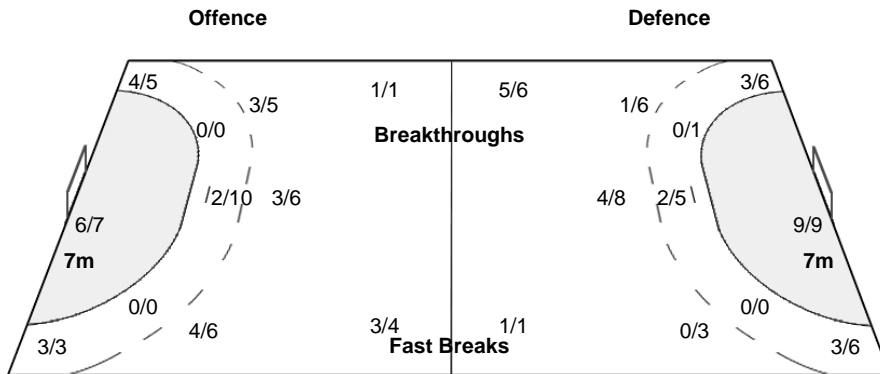

NED - Netherlands

Shots Distribution

Players

Goals / Shots

1 van der WAL M	3 van DORST L	5 KRAMER J	6 van der HEIJDEN L	7 BONT D	8 ABBINGH L	9 HILSTER J
			3/4 1/1 1/1	0/1 1/1 2/2	0/1 6/6 0/2 2/2	2/2 1/1 2/2 1/1
					1-Missed 1-Post 1-Blocked	
10 SNELDER D	12 LAMEIN D	13 BROCH Y	14 KARSTEN W	17 GROOT C	19 van der WISSEL P	24 SMEETS M
1/1 0/1 1/1				0/1 1/1 2/2	1/1 0/1	
1-Missed				2-Post 1-Blocked	1-Blocked	
26 MALESTEIN A	79 POLMAN E					

Team
Goals / Shots

0/1	0/1	4/4
1/2		2/2
14/15	2/5	6/9

2-Missed 3-Post 3-Blocked