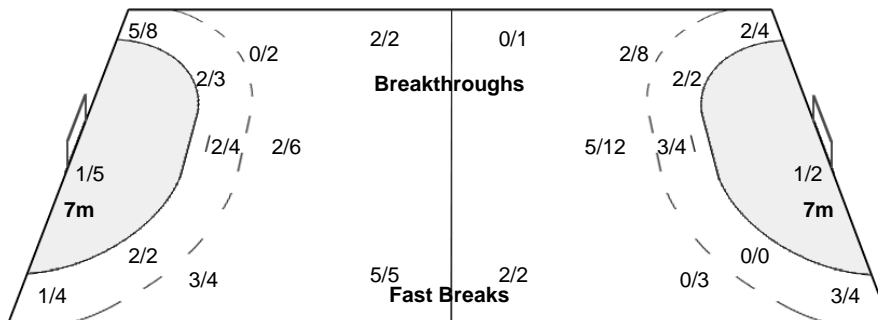

Gothenburg

Men's Olympic Qualification Tournaments Sweden

2012
Olympic
Qualification
Tournaments

FRI 6 APR 2012
17:05

Qualification - Tournament II

Match Team Statistics

Match No: 2

SWE 25 - 20 BRA
(12 - 10) (13 - 10)

Attendance: 7.124

Referees: KRSTIC Nenad / LJUBIC Peter (SLO)

SWE - Sweden

Shots Distribution

Players

Goals / Shots

2 AREN T	3 GUSTAFSSON M	4 LUNDSTRÖM H	5 ANDERSSON K	7 JERNEMYR M	8 KARLSSON L	10 EKBERG N
0/1	1/1	0/2 1/1 1/1	1/1	1/2	0/1	1/1 1/2 2/3
		1-Post	1-Post			1-Post
11 DODER D	12 PALICKA A	15 LARHOLM J	18 KARLSSON T	19 JAKOBSSON J	22 SJÖSTRAND J	24 PETERSEN F
2/2		1/1 3/3	1/1	1/1		1/1 2/4
2-Missed				2-Missed		
32 ZACHRISSON M	35 NILSSON A					
1/1	0/1					
1/1 1/1	1/2					
1-Post						

Team Goals / Shots

2/4	0/1	
5/7		0/2
12/14	2/2	4/7
4-Missed	4-Post	

Offence

Goalkeepers Saves / Shots

0/1	1/3	1/4
1/3	1/1	1/3
1/6	3/6	3/5

12 PALICKA A

	0/2	0/2
1/2	1/1	1/1
1/3	2/3	1/3

22 SJÖSTRAND J

0/1	1/1	1/2
0/1		0/2
0/3	1/3	2/2