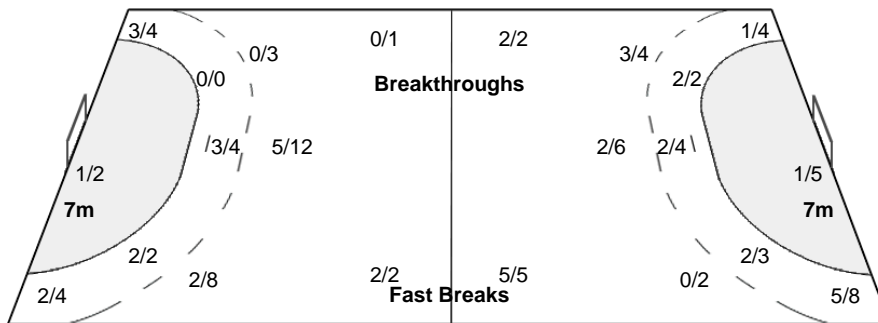

Gothenburg

Men's Olympic Qualification Tournaments Sweden

2012
Olympic
Qualification
Tournaments

FRI 6 APR 2012
17:05

Qualification - Tournament II

Match Team Statistics

Match No: 2

SWE 25 - 20 BRA
(12 - 10) (13 - 10)

Attendance: 7.124

Referees: KRSTIC Nenad / LJUBIC Peter (SLO)

BRA - Brazil

Shots Distribution

Players

Goals / Shots

1 SANTOS M	2 SOARES A	3 PACHECO F	5 SANTANA B	6 TEIXEIRA H	7 RUY R	9 BORTOLINI L
		0/1	1/1 0/1	1/1 2/2		1/1
		1/2 2/2		0/2 0/1		0/1
		1-Blocked	1-Missed	1-Blocked		1-Blocked
10 PIRES G	11 MORAES R	12 SANTOS M	15 SANTOS T	18 RIBEIRO F	19 CHIUFFA F	25 TEIXEIRA V
			0/1	1/1 2/2	1/1 2/2	2/2
			1-Post	1-Missed 1-Post		0/1
						2/2
						1-Missed
46 FAGUNDES A	86 SILVA A					
						1/1 1/1

Team Goals / Shots

1/1	2/3	3/4
2/3	0/1	2/3
5/6	3/6	2/5
3-Missed	2-Post	5-Blocked

Offence

Goalkeepers Saves / Shots

2/4	1/1
2/7	2/2
2/14	0/2 3/7

1 SANTOS M

0/2	1/1
2/5	1/1
0/4	0/1 2/5

12 SANTOS M

2/2	
0/2	1/1
2/10	0/1 1/2

46 FAGUNDES A

LEGEND	% Efficiency	2Min 2 Minute Suspensions	6m 6-metre Shots	7m 7-metre Shots	9m 9-metre Shots
AS Assists	BS Blocked Shots	BT Breakthroughs	DR Disqualification with report	FB Fast Breaks	ST Steals
G/S Goals/Shots	n/a not applicable	RC Red Cards	S/S Saves/Shots		
TO Turnover	TP Time Played	Wing Wing Shots	YC Yellow Cards