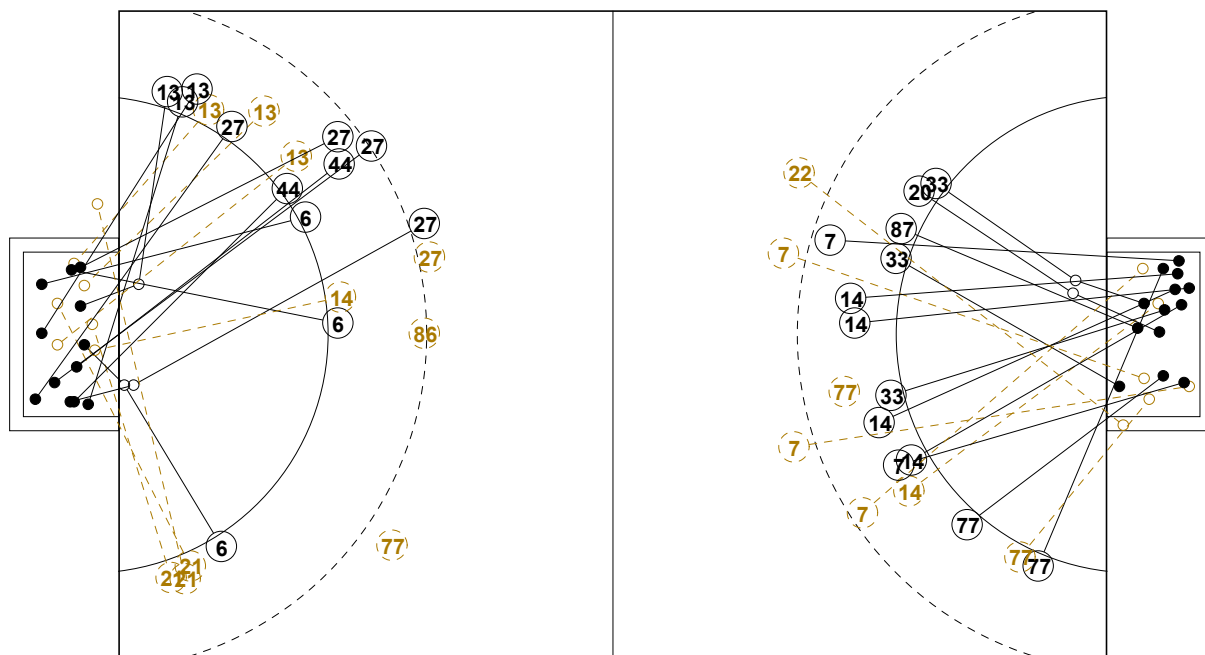

2014 IHF SUPER GLOBE IN QAT PICTORIAL MATCH STATISTICS

ROUND 2

MATCH 7

201413007-21-1/1

1st Half
12 : 15

2nd Half
29 : 30

2014 IHF SUPER GLOBE IN QAT

INDV/TEAM MATCH STATISTICS

OFFICIAL
HANDBALL
MEN

PRELIMINARY
ROUND 2

GROUP B
MATCH 7

201413007-14-1/2
QHA Complex
08/09/2014 18:00

No.	Name	Field Shot	Line Shot	Wing Shot	Fast Brk.	Brk. Thr.	Free Thr.	7m Thr.	Total	Rate %	ASST.	ERR.	WAR.	2'	D+DR	TIME
AL-SADD(SADD)																
<i>(COURT PLAYER)</i>																
1	SLAHDJI Abdelmal									0.0%						01:00:00
5	ALKRAD Mustafa									0.0%						00:00:00
6	SALMAN Jaafar									0.0%		1				00:04:12
7	BANNOUR Amine	2/6	4/7				0/1	7/8	13/22	59.1%	1		1			00:36:40
8	KEVIC Janko							1/2	1/2	50.0%		2				00:14:16
12	AL ABDULLA Y.									0.0%						00:00:00
14	ALSAYYAD Husain				2/3	2/2			4/5	80.0%	1	1		1		00:33:20
15	ALBISHI Fahad									0.0%				2		00:25:30
20	ELFAKHARANY Hany		2/2						2/2	100%		1	1	2		00:20:21
22	SAIED Sobhi	1/3	0/1		1/1				2/5	40.0%	3	2				00:56:48
25	OMAHIC Selvedin		0/1						0/1	0.0%	2	1				00:22:25
33	TOMIC Mario		4/4						4/4	100%		1	1	1		00:46:39
55	ALGHAMDI Abdulla									0.0%						00:00:00
66	ALSHAMMARI A.									0.0%						00:00:00
77	RAMAZAN Abdulla			2/3					2/3	66.7%	1	2				00:29:31
87	KENAOUI Sid Ali		1/1	1/1	0/1				2/3	66.7%				1		00:53:58
Total		3/9	11/16	3/4	3/5	2/2	0/1	8/10	30/47	63.8%	8	11	3	7		
<i>(GOALKEEPER)</i>																
1	SLAHDJI Abdelmal	2/10	2/9	4/9	2/5	0/3		1/4	11/40	27.5%						01:00:00
Total		2/10	2/9	4/9	2/5	0/3		1/4	11/40	27.5%						