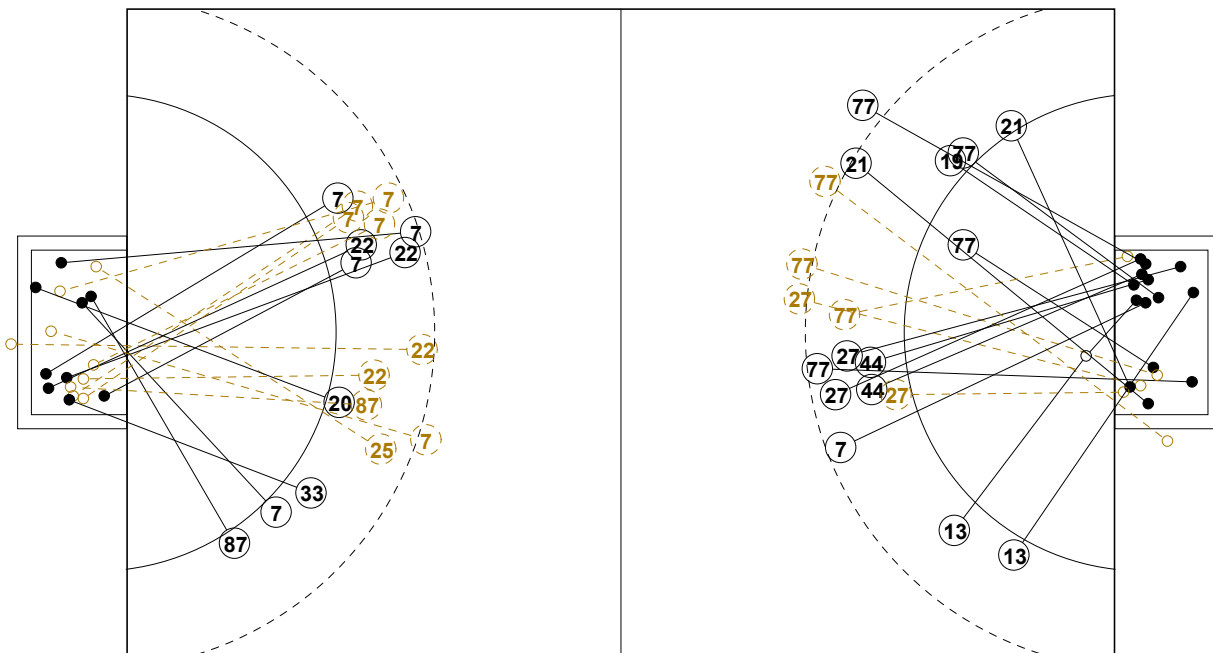

2014 IHF SUPER GLOBE IN QAT PICTORIAL MATCH STATISTICS

ROUND 2

MATCH 7

201413007-21-1/1

1st Half
12 : 15

2nd Half
29 : 30

2014 IHF SUPER GLOBE IN QAT

INDV/TEAM MATCH STATISTICS

OFFICIAL
HANDBALL
MEN

PRELIMINARY
ROUND 2

GROUP B
MATCH 7

201413007-14-1/2
QHA Complex
08/09/2014 18:00

No.	Name	Field Shot	Line Shot	Wing Shot	Fast Brk.	Brk. Thr.	Free Thr.	7m Thr.	Total	Rate %	ASST.	ERR.	WAR.	2'	D+DR	TIME
AL-SADD(SADD)																
<i>(COURT PLAYER)</i>																
1	SLAHDJI Abdelmal									0.0%						01:00:00
5	ALKRAD Mustafa									0.0%						00:00:00
6	SALMAN Jaafar									0.0%		1				00:04:12
7	BANNOUR Amine	2/6	4/7				0/1	7/8	13/22	59.1%	1		1			00:36:40
8	KEVIC Janko							1/2	1/2	50.0%		2				00:14:16
12	AL ABDULLA Y.									0.0%						00:00:00
14	ALSAYYAD Husain				2/3	2/2			4/5	80.0%	1	1		1		00:33:20
15	ALBISHI Fahad									0.0%				2		00:25:30
20	ELFAKHARANY Hany		2/2						2/2	100%		1	1	2		00:20:21
22	SAIED Sobhi	1/3	0/1		1/1				2/5	40.0%	3	2				00:56:48
25	OMAHIC Selvedin		0/1						0/1	0.0%	2	1				00:22:25
33	TOMIC Mario		4/4						4/4	100%		1	1	1		00:46:39
55	ALGHAMDI Abdulla									0.0%						00:00:00
66	ALSHAMMARI A.									0.0%						00:00:00
77	RAMAZAN Abdulla			2/3					2/3	66.7%	1	2				00:29:31
87	KENAOUI Sid Ali		1/1	1/1	0/1				2/3	66.7%				1		00:53:58
Total		3/9	11/16	3/4	3/5	2/2	0/1	8/10	30/47	63.8%	8	11	3	7		
<i>(GOALKEEPER)</i>																
1	SLAHDJI Abdelmal	2/10	2/9	4/9	2/5	0/3		1/4	11/40	27.5%						01:00:00
Total		2/10	2/9	4/9	2/5	0/3		1/4	11/40	27.5%						

COURT PLAYER: GOALS/SHOTS

GOALKEEPER: SAVED/SHOTS

TEAM TOTALS	GOALS	SAVED	MISSED	POST	BLOCKED	TOTAL	RATE(%)
Field Shot	3	4	1	1		9	33.3%
Line Shot	11	5				16	68.8%
Wing Shot	3	1				4	75.0%
Fastbreak	3	2				5	60.0%
Breakthrough	2					2	100.0%
Free Throw		1				1	0.0%
7M-Throw	8	1		1		10	80.0%