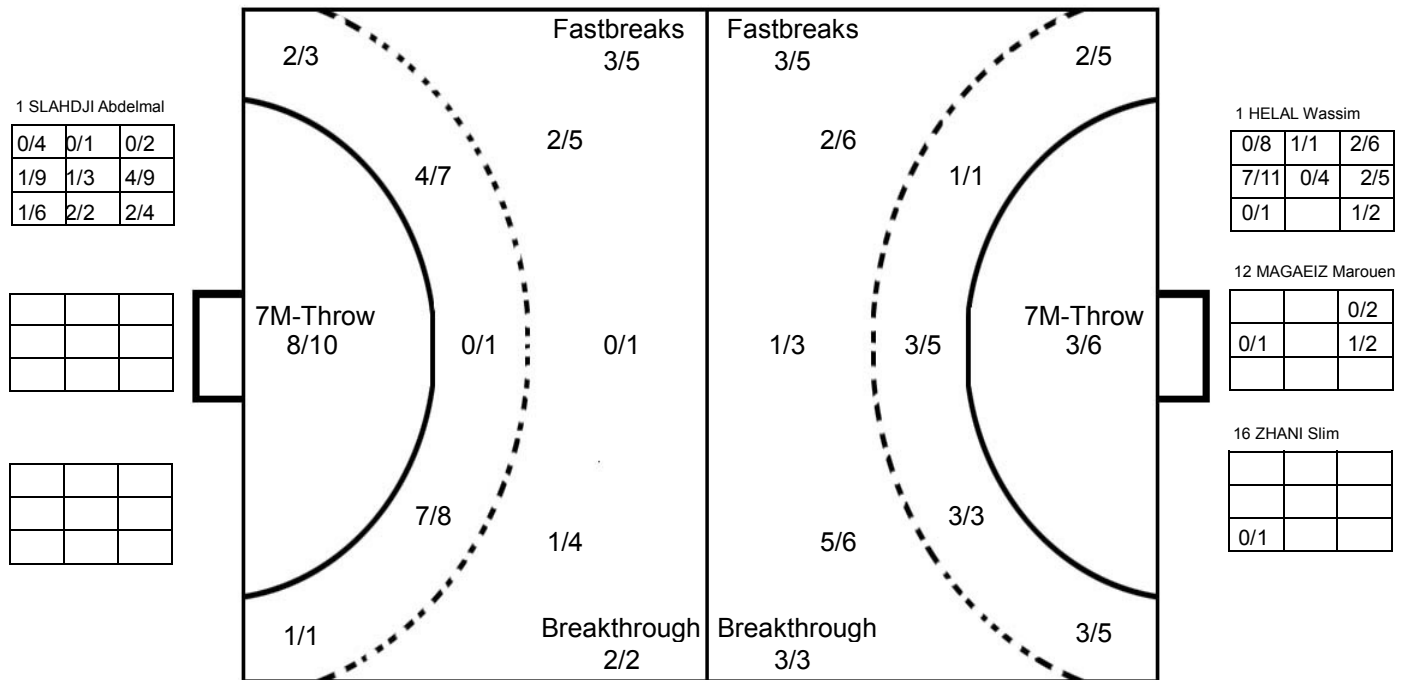

IHF
SUPER
GLOBE

PHMS Pictorial Handball Match Statistics

IHF Official System

2014 IHF SUPER GLOBE IN QAT MATCH SHOT REPORT

ROUND 2

MATCH 7

201413007-41-1/1

AL-SADD

1 SLAHDJI Abdelmal	5 ALKRAD Mustafa	6 SALMAN Jaafar	7 BANNOUR Amine	8 KEVIC Janko	12 AL ABDULLA Y.	14 ALSAYYAD Husain	15 ALBISHI Fahad
			3 5 1 2 2	1		4	
Post - 0 Miss - 0 Block - 0	Post - 0 Miss - 0 Block - 0	Post - 0 Miss - 0 Block - 0	Post - 0 Miss - 0 Block - 0	Post - 1 Miss - 0 Block - 0	Post - 0 Miss - 0 Block - 0	Post - 0 Miss - 0 Block - 0	Post - 0 Miss - 0 Block - 0
20 ELFAKHARANY	22 SAIED Sobhi	25 OMAHIC Selvedin	33 TOMIC Mario	55 ALGHAMDJ Abdulla	66 ALSHAMMARI A.	77 RAMAZAN Abdulla	87 KENAOUI Sid Ali
	1 1		2 1 1			1 1	1 1
Post - 0 Miss - 0 Block - 0	Post - 1 Miss - 1 Block - 0	Post - 0 Miss - 0 Block - 0	Post - 0 Miss - 0 Block - 0	Post - 0 Miss - 0 Block - 0	Post - 0 Miss - 0 Block - 0	Post - 0 Miss - 0 Block - 0	Post - 0 Miss - 0 Block - 0

ESPERANCE

1 HELAL Wassim	3 MAHMOUD Ameur	5 HMAM Houcem	6 HACHICHA Mohamed	7 JILANI Mami	12 MAGAEIZ Marouen	13 BHAR Mohamed Ali	14 ISSA Hamdi
			1 1 1 1	1		1 1 1	
Post - 0 Miss - 0 Block - 0	Post - 0 Miss - 0 Block - 0	Post - 0 Miss - 1 Block - 0	Post - 0 Miss - 0 Block - 0	Post - 0 Miss - 0 Block - 0	Post - 0 Miss - 0 Block - 0	Post - 0 Miss - 0 Block - 0	Post - 0 Miss - 0 Block - 0
16 ZHANI Slim	19 MRABET Bassem	21 SETTERI Mourad	27 HAMED Aymen	29 JALLOUZ Tarek	44 ALOUINI Kamel	77 YAHIAOUI	86 MAHMOUDI Anis
	1	1 1	3 1 1 1 1		3 1 1	3 1 1	1 1 1
Post - 0 Miss - 0 Block - 0	Post - 0 Miss - 0 Block - 0	Post - 0 Miss - 1 Block - 0	Post - 0 Miss - 0 Block - 1	Post - 0 Miss - 0 Block - 0	Post - 0 Miss - 0 Block - 0	Post - 1 Miss - 1 Block - 2	Post - 0 Miss - 0 Block - 1