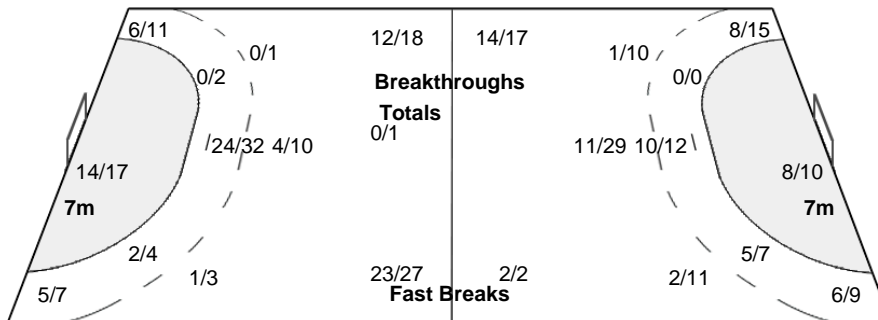

Offence

Defence

Goalkeepers

Saves / Shots

3/13	1/6	2/10
5/14	3/5	4/9
7/20	3/10	4/12

12 MUNTEANU I

2/3	1/1	1/5
3/8	2/3	2/4
1/7	0/3	0/2

16 DEDU D

1/3	0/1	0/2
2/3	1/1	1/2
4/10	2/6	1/3

30 UNGUREANU P

0/7	0/4	1/3
0/3		1/3
2/3	1/1	3/7

Legend:	% Efficiency	2Min 2 Minute Suspensions	6m 6-metre Shots	7m 7-metre Shots	9m 9-metre Shots
AS Assists	BS Blocked Shots	BT Breakthroughs	DR Disqualification with report	FB Fast Breaks	
G/S Goals/Shots	MP Matches Played	N/A Not Applicable	No. Uniform Number	PR Preliminary Round	
RC Red Cards	S/S Saves/Shots	ST Steals	TO Turnovers	TP Time Played	
Wing Wing Shots	YC Yellow Cards