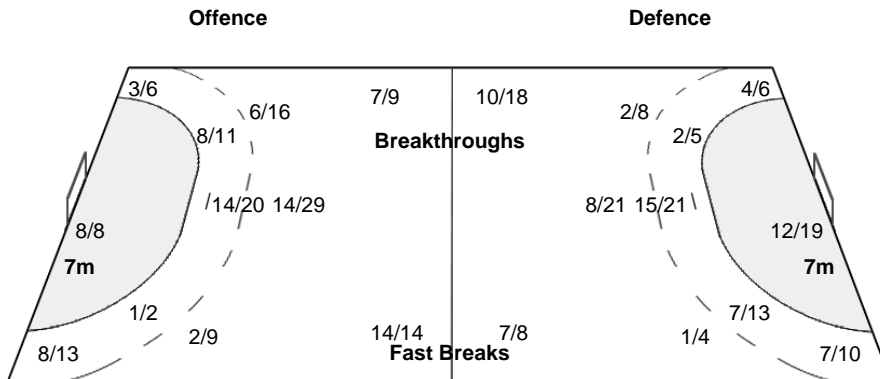

Shots Distribution

Players

Goals / Shots

1 TOFT S	2 SKOV R	5 DALBY C	8 HANSEN A	9 WOLLER F	10 HEINDAHL K	11 BILTOFT M
	0/1	3/3 0/1	2/2 1/1 1/1 2/2 0/1 1/3 1/1	2/2 1/1 0/2 1/1 1/1 1/2	0/1 1/1 3/3 1/1 1/2	1/1
	1-Missed	3-Missed	2-Missed 2-Post	1-Missed 1-Post		
13 BÖHME S	15 HOLMSGAARD P	18 TRANBORG M	20 POULSEN R	21 KRISTIANSEN K	22 DORNONVILLE de la	23 NORGAARD A
0/1		4/5 1/2 1/2 1/3	1/1	1/1 1/1 1/1 2/2	0/1 1/2	1/1 4/4 1/1
1/1 0/1	1/1	3-Missed 1-Post 1-Blocked		1-Blocked	1-Post	
24 BIDSTRUP M	25 OSTERGAARD T	26 SPELLERBERG L	28 JORGENSEN S			
1/1 0/1 1/1 2/2 2/2 3/3	1/1 1/1 1/1 2/2	1/1 0/1 1/1 3/3	3/3 2/2 2/2 1/3	2/2 1/3		
1-Post	2-Post	1-Post	2-Missed 1-Post			

Team
Goals / Shots

16/18	5/7	11/12
8/10	1/6	7/13
11/15	9/11	17/21

12-Missed 10-Post 2-Blocked