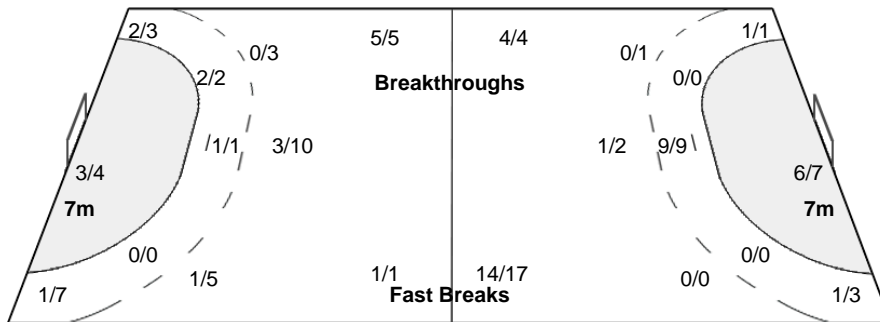

Women's Olympic Qualification Tournaments

Denmark

Tournament II

Match Team Statistics

SAT 19 MAR 2016
17:45
Aarhus

Match No: 3

ROU 36 - 19 URU

(17 - 10) (19 - 9)

Referees: ALPAIDZE Viktoria / BEREZKINA Tatiana (RUS)

URU - Uruguay

Shots Distribution

Players

Goals / Shots

3 CURA F			4 BARREIRO M			5 SCARRONE A			7 BARREIRO C			8 SCHINCA L			10 FERRARI V			11 FYNN P		
0/2			0/1	1/2	0/1	1/1		1/1	1/1		1/1	0/1	0/1	0/1	1/1	2/2		1/1	1/1	
						1-Blocked	1-Missed	2-Blocked	1-Blocked	1-Missed	2-Blocked									1-Blocked
14 ROSAS R			15 SCARRONE D			16 SANTOS P			17 CASTRO I			18 TRUCCO M			19 RODRIGUEZ M			21 LOPEZ R		
			1/1	1/2									1/1							
			1-Missed																	
22 MODERNELL A			28 BAZ V																	
				1/1																

Team Goals / Shots

2/3	1/1	2/2
1/3	0/1	1/2
6/10	4/6	2/3

3-Missed   7-Blocked

Offence

Defence

Goalkeepers Saves / Shots

2/9	0/3	0/6
1/6	1/4	2/5
0/6		1/4

16 SANTOS P

2/5	0/3	0/6
1/4	1/3	2/5
0/3		1/4

22 MODERNELL A

0/4		
0/2	0/1	
0/3		

Legend:									
%	Efficiency	2Min	2 Minute Suspensions	6m	6 metre Shots	7m	7 metre Shots	9m	9 metre Shots
AS	Assists	BS	Blocked Shots	BT	Breakthroughs	DR	Disqualification with Report	FB	Fast Breaks
G/S	Goals/Shots	N/A	Not Applicable	No.	Uniform Number	RC	Red Cards	S/S	Saves/Shots
ST	Steals	TO	Turnover	TP	Time Played	Wing	Wing Shots	YC	Yellow Cards