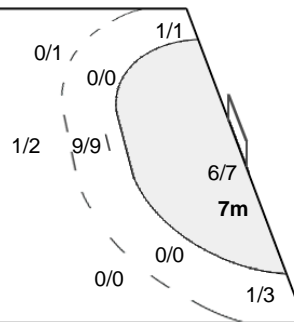

Defence

Goalkeepers Saves / Shots

2/9	0/3	0/6
1/6	1/4	2/5
0/6		1/4

16 SANTOS P

2/5	0/3	0/6
1/4	1/3	2/5
0/3		1/4

22 MODERNELL A

0/4		
0/2	0/1	
0/3		

Legend:									
%	Efficiency	2Min	2 Minute Suspensions	6m	6 metre Shots	7m	7 metre Shots	9m	9 metre Shots
AS	Assists	BS	Blocked Shots	BT	Breakthroughs	DR	Disqualification with Report	FB	Fast Breaks
G/S	Goals/Shots	N/A	Not Applicable	No.	Uniform Number	RC	Red Cards	S/S	Saves/Shots
ST	Steals	TO	Turnover	TP	Time Played	Wing	Wing Shots	YC	Yellow Cards