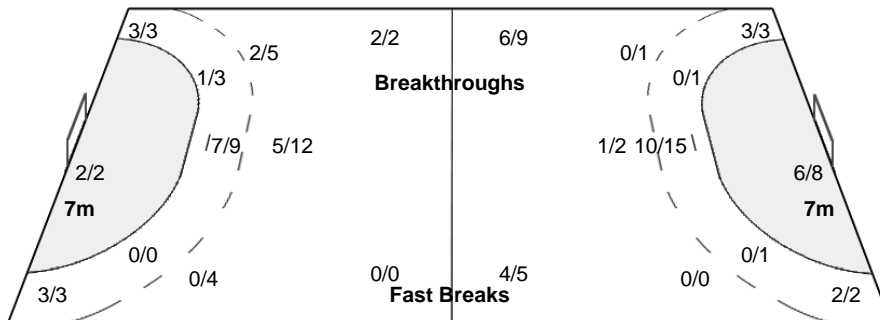

Offence

Goalkeepers Saves / Shots

0/5	1/2	0/2
2/2		3/10
0/8	1/3	1/8

1 TOFT S

0/2	1/1	0/1
0/3	1/3	0/2

20 POULSEN R

0/3	0/1	0/2
2/2		3/9
0/5		1/6

Legend:									
%	Efficiency	2Min	2 Minute Suspensions	6m	6 metre Shots	7m	7 metre Shots	9m	9 metre Shots
AS	Assists	BS	Blocked Shots	BT	Breakthroughs	DR	Disqualification with Report	FB	Fast Breaks
G/S	Goals/Shots	N/A	Not Applicable	No.	Uniform Number	RC	Red Cards	S/S	Saves/Shots
ST	Steals	TO	Turnover	TP	Time Played	Wing	Wing Shots	YC	Yellow Cards