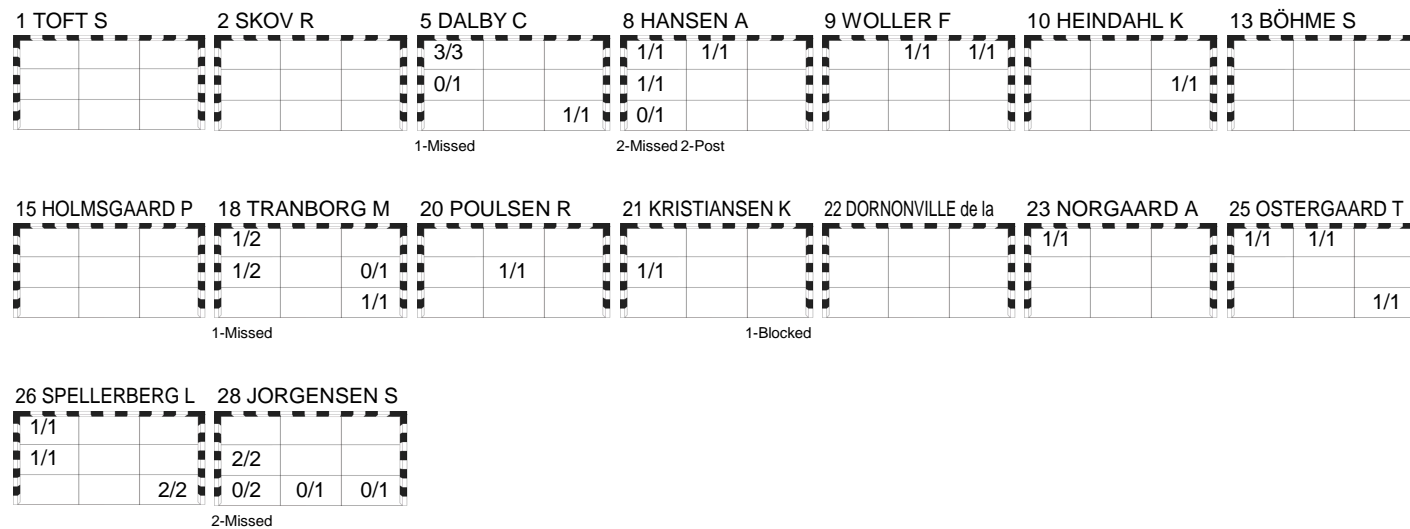

(19 - 13) (13 - 12)

Referees: GEIPEL Lars / HELBIG Marcus (GER)

DEN - Denmark

Shots Distribution

Players

Goals / Shots

Team Goals / Shots

8/9	3/3	1/1
6/8	1/1	1/2
0/3	0/1	5/6
6-Missed	2-Post	1-Blocked

Offence

Goalkeepers Saves / Shots

0/5	1/2	0/2
2/2		3/10
0/8	1/3	1/8

1 TOFT S

0/2	1/1	0/1
0/3	1/3	0/2

20 POULSEN R

0/3	0/1	0/2
2/2		3/9
0/5		1/6

Legend:									
%	Efficiency	2Min	2 Minute Suspensions	6m	6 metre Shots	7m	7 metre Shots	9m	9 metre Shots
AS	Assists	BS	Blocked Shots	BT	Breakthroughs	DR	Disqualification with Report	FB	Fast Breaks
G/S	Goals/Shots	N/A	Not Applicable	No.	Uniform Number	RC	Red Cards	S/S	Saves/Shots
ST	Steals	TO	Turnover	TP	Time Played	Wing	Wing Shots	YC	Yellow Cards