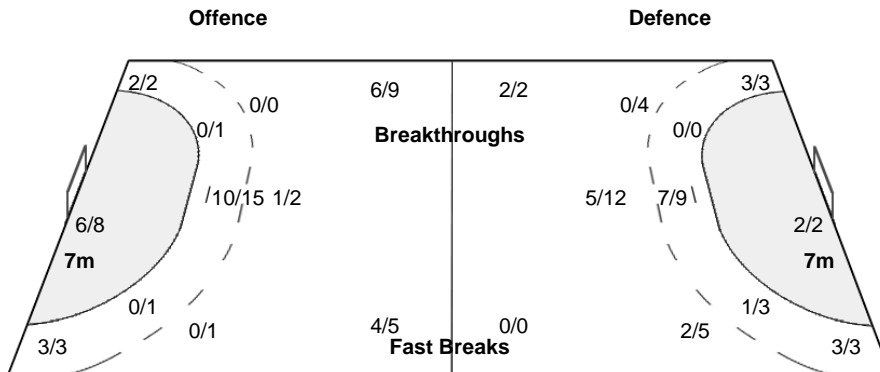

ROU - Romania

Shots Distribution

Players

Goals / Shots

2 UDRISTIOIU A			3 SZUCS I			8 NEAGU C			9 BRADEANU A			11 PERIANU G			12 MUNTEANU I			13 MARIN L		
						1/1					1/2			1/3						
						1/1	0/1	1/1												
3-Missed 3-Post																				
15 ARDEAN ELISEI V			22 MANEA O			30 UNGUREANU P			31 ZAMFIRESCU M			36 TANASIE A			77 BUCESCHI E			85 CHINTOAN F		
	1/1		1/1	0/1										0/1	2/2	1/1	1/1			
		2/2			2/2									0/1	0/1				1/1	
1/1		1/2	1/1	2/2	1/1									3/3	3/3	4/4			1/1	
1-Blocked																				
88 VIZITIU P			89 CHIPER L																	
					1/1															
				2/2																

Team
Goals / Shots

5/5	1/2	2/2
0/2		7/10
8/8	2/3	7/8

3-Missed 3-Post 1-Blocked