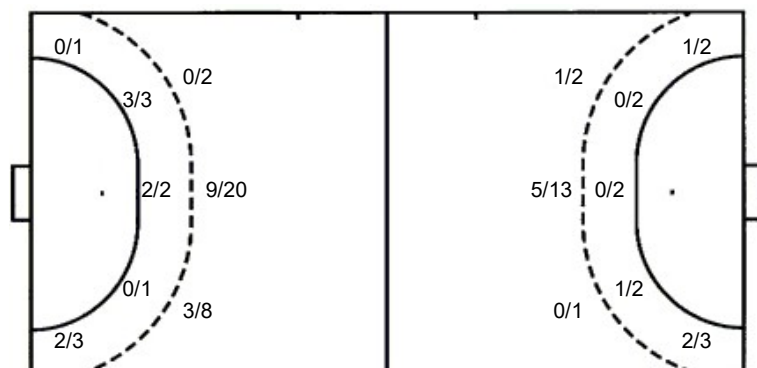

TOTAL

0/4		1/4
5/9	1/2	4/5
1/9	1/1	0/4

Shots by position

ATTACK

DEFENSE

Shooting statistics

Position	Goals	Sav.	Miss.	Post	Blk.	Total	%
Back (9m)	12	5	6	4	3	30	40
Line (6m)	5	1	0	0	0	6	83
Wing	2	1	1	0	0	4	50
7m penalties	3	1	0	1	0	5	60
Fastbreak	4	1	0	1	0	6	67
Breakthrough	1	2	0	0	0	3	33
Total	27	11	7	6	3	54	50