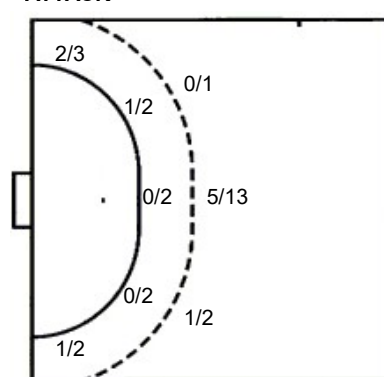

Shots by position

ATTACK

7m penalties 2/6
Fastbreak 10/11
Breakthrough 3/5
Long dist. 0/0

DEFENSE

7m penalties 3/5
Fastbreak 4/6
Breakthrough 1/3
Long dist. 0/0

Shooting statistics

Position	Goals	Sav.	Miss.	Post	Blk.	Total	%
Back (9m)	6	3	3	1	3	16	38
Line (6m)	1	5	0	0	0	6	17
Wing	3	1	1	0	0	5	60
7m penalties	2	2	1	1	0	6	33
Fastbreak	10	1	0	0	0	11	91
Breakthrough	3	2	0	0	0	5	60
Total	25	14	5	2	3	49	51