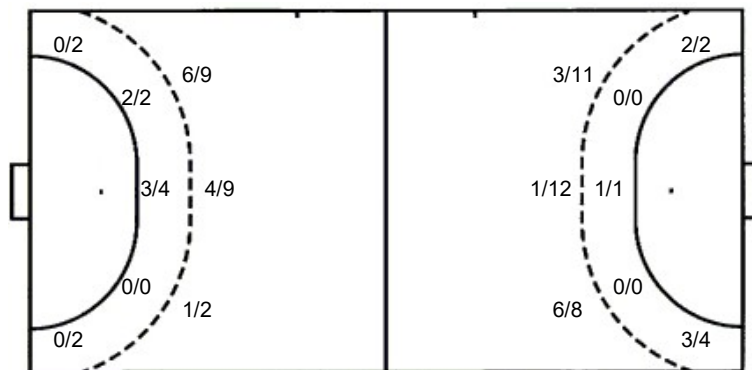

16 D. Szabó

0/3		1/1
2/5		0/3
0/2		1/2

TOTAL

1/4	1/1	1/5
4/9		1/7
1/4	0/1	1/3

Shots by position

ATTACK

DEFENSE

7m penalties 7/8