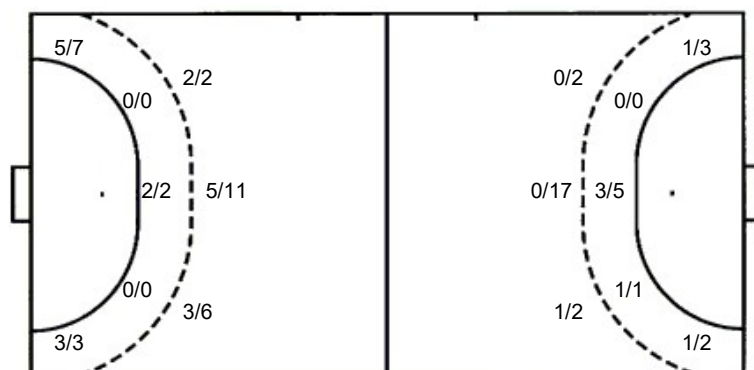

Shots by position

ATTACK

DEFENSE

7m penalties 3/4
Fastbreak 16/21
Breakthrough 0/0
Long dist. 0/0

7m penalties 2/3
Fastbreak 0/2
Breakthrough 3/4
Long dist. 0/0

Shooting statistics

Position	Goals	Sav.	Miss.	Post	Blk.	Total	%
Back (9m)	10	5	4	0	0	19	53
Line (6m)	2	0	0	0	0	2	100
Wing	8	2	0	0	0	10	80
7m penalties	3	0	0	1	0	4	75
Fastbreak	16	4	1	0	0	21	76
Breakthrough	0	0	0	0	0	0	0
Total	39	11	5	1	0	56	70