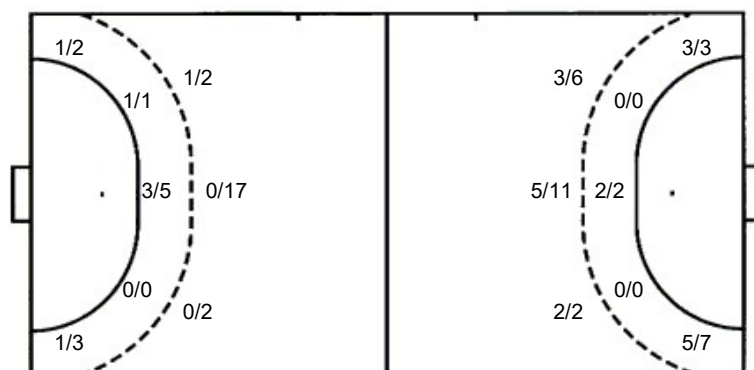

DEFENSE

7m penalties 2/3
Fastbreak 0/2
Breakthrough 3/4
Long dist. 0/0

7m penalties 3/4
Fastbreak 16/21
Breakthrough 0/0
Long dist. 0/0

Shooting statistics

Position	Goals	Sav.	Miss.	Post	Blk.	Total	%
Back (9m)	1	13	1	1	5	21	5
Line (6m)	4	0	2	0	0	6	67
Wing	2	3	0	0	0	5	40
7m penalties	2	1	0	0	0	3	67
Fastbreak	0	1	1	0	0	2	0
Breakthrough	3	1	0	0	0	4	75
Total	12	19	4	1	5	41	29