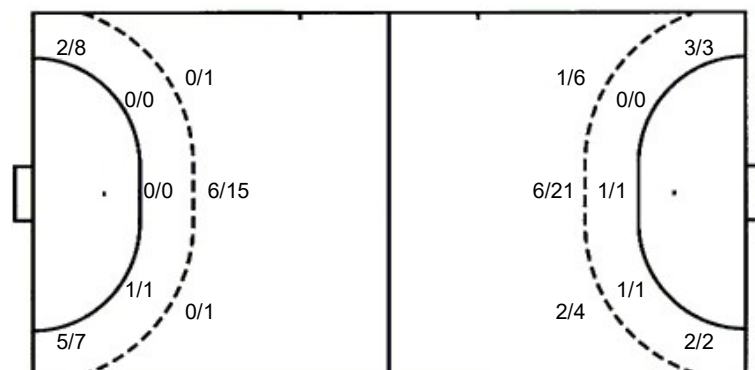

IHF Women's Youth (U18) World Championship

Poland (Kielce)

Preliminary Round - Group B

Match Team Statistics

Match No. 28

Hungary 27 - 21 Croatia

(13 - 9) (14 - 12)

10.8.2018. 10:00

Attendance: 105

Hall Legionow

Referees: Alexei Covalciuc (MDA) / Igor Covalciuc (MDA)

Shot distribution by player

2 A. Albek

1 post 1 block

3 N. Schatzl

	1/1	6/7
0/1		

6 A. Simon

		1/1

8 P. Vámos

1/1		
2/2		

9 E. Varga

10 D. Kellermann

13 R. Arany

3/3	1/1	0/1
0/1		

1 post 0/1 lob

14 T. Pál

1/1		
2/2		1/1

2 post 1 block

15 C. Kuczora

		2/2
2/3		2/2

3 post

18 F. Szilovics

0/1		

21 P. Borgyos

23 K. Bánfai

1 miss. 0/1 lob

33 N. Tóth

		1/1
1/1		

1 miss. 1 block

TOTAL

		2/2
7/8	2/2	9/11
5/8		2/2

7 post 2 miss. 3 block 0/2 lob

Saves distribution goalkeepers

1 N. Magera

		0/1

12 L. Herczeg

0/3		2/5
2/6	2/2	1/4
0/2	1/2	3/6

16 D. Szabó

TOTAL

0/3		2/5
2/6	2/2	1/5
0/2	1/2	3/6

Shots by position

ATTACK

DEFENSE

7m penalties 4/4
Fastbreak 4/4
Breakthrough 5/6
Long dist. 0/0

7m penalties 3/4
Fastbreak 2/3
Breakthrough 0/0
Long dist. 0/0

Shooting statistics

Position	Goals	Sav.	Miss.	Post	Bik.	Total	%
Back (9m)	6	2	1	5	3	17	35
Line (6m)	1	0	0	0	0	1	100
Wing	7	6	1	1	0	15	47
7m penalties	4	0	0	0	0	4	100
Fastbreak	4	0	0	0	0	4	100
Breakthrough	5	0	0	1	0	6	83
Total	27	8	2	7	3	47	57

Jersey number Tot. Total shooting 6m 6m (line) shooting 9m 9m shooting Wng. Wing shooting FB Fastbreak sh. 7m 7m penalty sh.
Brk. Breakthrough sh. LD Long distance sh. As. Assists E7 Earned 7m pen. TF Technical Faults St. Steals 2m 2m punishments
C7. Committed 7m E2 Earned 2m pun. YC. Yellow cards RC Red cards BC Blue cards Blk. Blocks S Starting Line-up