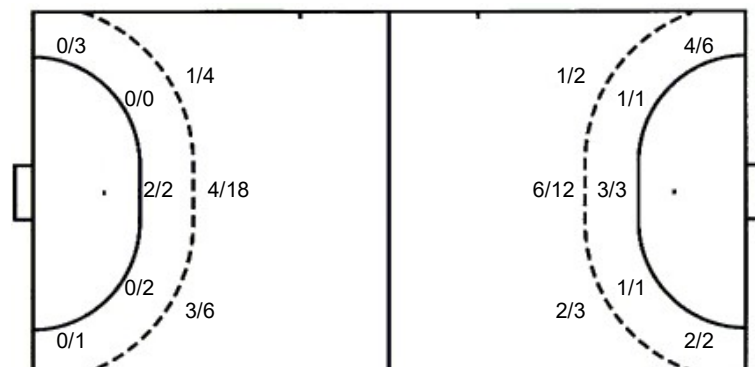

32 B. Oláhová

		0/2
		1/1
		0/1

TOTAL

0/5		1/7
1/4	2/2	2/6
2/4	0/2	0/5

Shots by position

ATTACK

DEFENSE

Shooting statistics