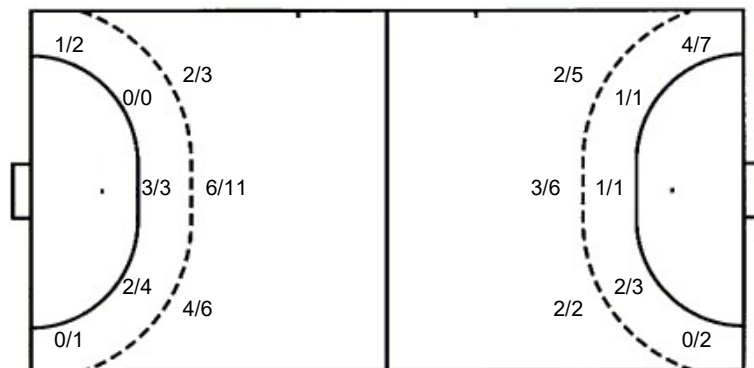

ATTACK

DEFENSE

7m penalties 2/3
Fastbreak 1/2
Breakthrough 1/2
Long dist. 1/2

7m penalties 3/7
Fastbreak 3/4
Breakthrough 5/7
Long dist. 0/0

Shooting statistics

Position	Goals	Sav.	Miss.	Post	Blk.	Total	%
Back (9m)	12	3	2	0	3	20	60
Line (6m)	5	1	1	0	0	7	71
Wing	1	1	1	0	0	3	33
7m penalties	2	1	0	0	0	3	67
Fastbreak	1	0	0	1	0	2	50
Breakthrough	1	1	0	0	0	2	50
Total	22	7	4	1	3	37	59