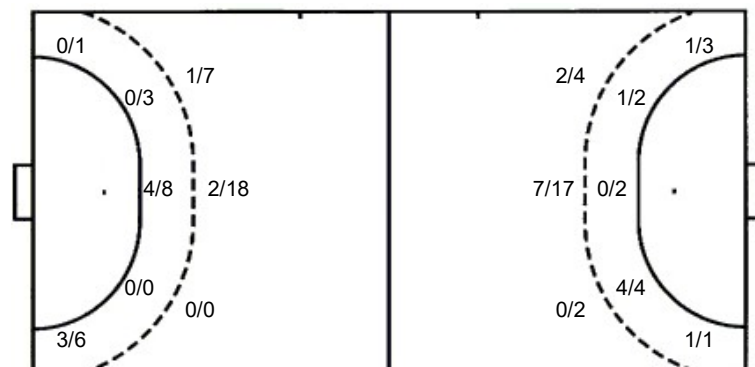

DEFENSE

7m penalties 3/3
Fastbreak 2/2
Breakthrough 2/2
Long dist. 0/0

7m penalties 2/3
Fastbreak 6/10
Breakthrough 2/2
Long dist. 0/0

Shooting statistics

Position	Goals	Sav.	Miss.	Post	Blk.	Total	%
Back (9m)	3	5	8	2	7	25	12
Line (6m)	4	6	0	1	0	11	36
Wing	3	2	0	1	1	7	43
7m penalties	3	0	0	0	0	3	100
Fastbreak	2	0	0	0	0	2	100
Breakthrough	2	0	0	0	0	2	100
Total	17	13	8	4	8	50	34