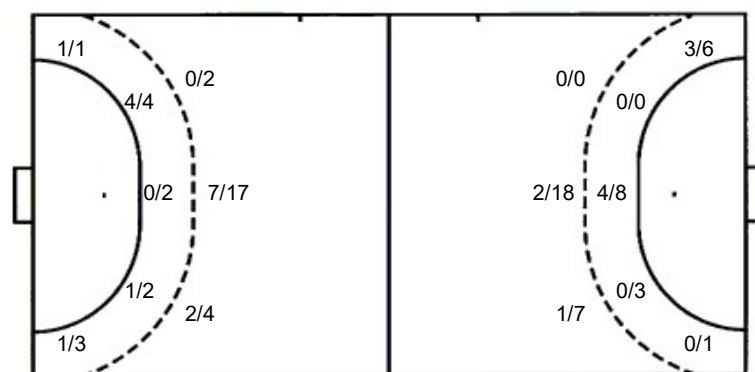

IHF Women's Youth (U18) World Championship

Poland (Kielce)

Preliminary Round - Group A

Match Team Statistics

Match No. 1

Germany 26 - 17 Austria

(14 - 8) (12 - 9)

7.8.2018. 10:00

Attendance: 100

Hall Legionow

Referees: Karim Gasmi (FRA) / Raouf Gasmi (FRA)

Shot distribution by player

2 P. Uhlmann

1/1		1/1

3 L. Hausherr

		1/1
	1/1	

1 miss.

6 L. Kockel

1/2		
1/1		

2 post

7 J. Weise

		1/1
1/1		

9 T. Andreas

		0/1

10 M. Mühlner

		0/1
1/1	0/1	1/1

1 post 2 miss.

11 L. Quist

0/1		

2 miss.

14 A. Von Pereira

1/2		
		1/3
		2/2

1 block

15 N. Agwunedu

		1/1

17 M. Wulf

1/1		
1/1		

18 L. Neubrandner

		0/2

19 P. Golla

24 M. Michalczyk

1/1		0/2
1/1		2/2
1/2		1/1

66 D. Bleckmann

		1/1
2/2		
0/1		0/1

TOTAL

4/5		3/5
5/7		4/10
4/6	1/2	5/6

3 post 5 miss. 1 block

Saves distribution goalkeepers

1 C. Zenner

		0/2
1/2		3/6
1/2	0/2	8/15

12 L. Waldenmaier

		0/1

TOTAL

		0/2
1/2		3/6
1/2	0/2	8/16

Shots by position

ATTACK

DEFENSE

Shooting statistics

Position	Goals	Sav.	Miss.	Post	Bik.	Total	%
Back (9m)	9	8	3	2	1	23	39
Line (6m)	5	2	1	0	0	8	63
Wing	2	1	1	0	0	4	50
7m penalties	2	1	0	0	0	3	67
Fastbreak	6	3	0	1	0	10	60
Breakthrough	2	0	0	0	0	2	100
Total	26	15	5	3	1	50	52

Jersey number Tot. Total shooting 6m 6m (line) shooting 9m 9m shooting Wng. Wing shooting FB Fastbreak sh. 7m 7m penalty sh.
Brk. Breakthrough sh. LD Long distance sh. As. Assists E7 Earned 7m pen. TF Technical Faults St. Steals 2m 2m punishments
C7. Committed 7m E2 Earned 2m pun. YC. Yellow cards RC Red cards BC Blue cards Blk. Blocks S Starting Line-up