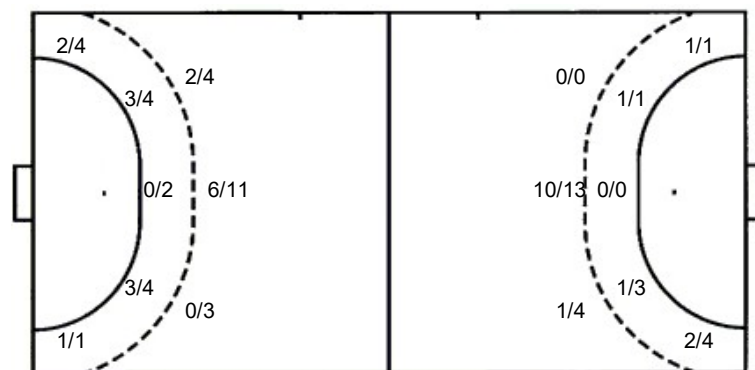

16 T. Espling-Ek

0/2	1/1	0/2
	0/1	1/3
0/1		0/1

TOTAL

0/3	1/1	0/3
2/5	0/1	1/8
1/8		2/7

Shots by position

ATTACK

DEFENSE

Shooting statistics