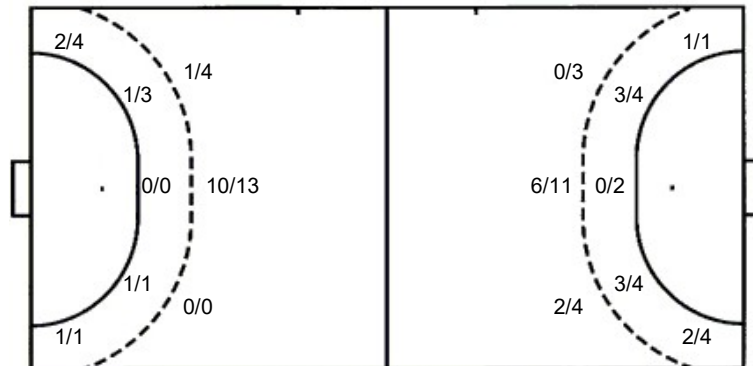

0/2	1/1	2/3
0/1	2/2	7/14
3/7	0/1	3/7

20 L. Jensen

		0/1

TOTAL

0/2	1/1	2/4
0/1	2/2	7/14
3/7	0/1	3/8

Shots by position

ATTACK

DEFENSE