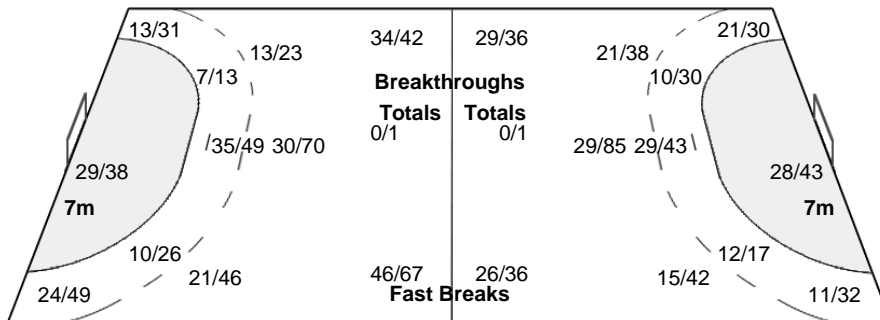

23rd Women's World Championship 2017 Germany

Cumulative Statistics

SWE - Sweden
After 9 matches

Shots Distribution

Players

Goals / Shots

1 BUNDSSEN J	2 TOFT HANSEN U	4 MELLEGARD O	5 EKENMAN-FERNIS E	6 STROEMBERG C	8 ROBERTS J	9 SAND L
	2/3 0/4 7/8	1/1 1/1 1/1	1/1 0/1 4/4	1/2 2/5 5/7	1/1 0/2 4/8	1/1 1/4 9/10
	1-Missed 2-Post		3-Missed 3-Post	2-Missed 1-Post	1-Missed 1-Post	1-Blocked 2-Missed 3-Post 7-Blocked 2-Missed 1-Post
11 GUSTIN D	12 IDEHN F	14 WESTBERG J	19 LAGERQUIST A	20 GULLDEN I	22 BLOMSTRAND H	24 HAGMAN N
2/3 0/2 1/1	2/2 1/2 1/1	3/4	2/2 2/8 11/12	0/1 1/4 5/6	4/4 3/3 3/3	0/1 2/3 5/5
2-Missed		5-Missed	7-Blocked	1-Missed 2-Post	7-Missed 3-Post	5-Blocked
27 JACOBSEN S	29 ALM J					
1/1	1/1 1/1 0/1 1/1					

Team

Goals / Shots

31/39	7/12	27/35
26/49	2/8	19/37
68/80	32/49	50/66

33-Missed 20-Post 27-Blocked

Offence

Defence

Goalkeepers

Saves / Shots

8/31	8/21	4/44
28/56	2/4	16/23
11/65	10/27	22/69

1 BUNDSSEN J

6/19	6/10	1/24
13/25	2/3	10/13
5/39	6/14	14/41

12 IDEHN F

2/12	2/10	3/19
15/30	0/1	6/10
6/26	4/12	8/28

Legend:		
% Efficiency	2Min 2 Minute Suspensions	6m 6-metre Shots
AS Assists	BM Bronze Medal Match	BS Blocked Shots
FB Fast Breaks	G/S Goals/Shots	MP Matches Played
PR Preliminary Round	QF Quarterfinal	RC Red Cards
ST Steals	TO Turnovers	TP Time Played
7m 7-metre Shots	9m 9-metre Shots	AS Assists
BT Breakthroughs		FB Fast Breaks
		7m 7-metre Shots
		BT Breakthroughs
		N/A Not Applicable
		S/S Saves/Shots
		Wing % Wing Shots Efficiency
		BM Bronze Medal Match
		G/S Goals/Shots
		9m 9-metre Shots
		BC Blue Cards
		No. Uniform Number
		SF Semifinal
		YC Yellow Cards
		2Min 2 Minute Suspensions
		BS Blocked Shots
		MP Matches Played