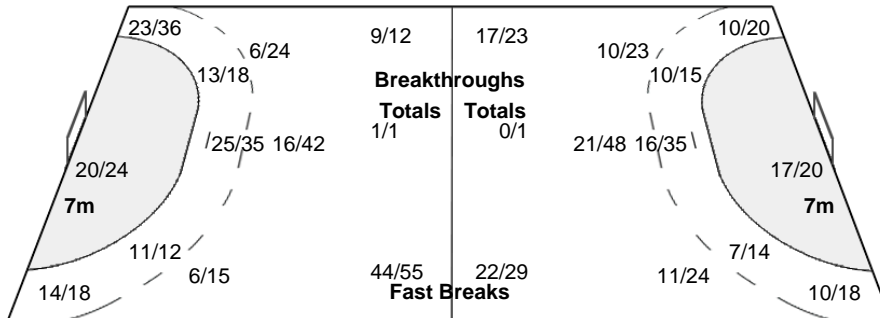

23rd Women's World Championship 2017 Germany

Cumulative Statistics

SRB - Serbia After 6 matches

Shots Distribution

Players

Goals / Shots

2 RADOSAVLJEVIC S			3 KRPEZ SLEZAK K			7 LEKIC A			8 STEVIN D			9 LAVKO J			11 DAMNJANOVIC S			14 NIKOLIC Z								
4/4	2/2	3/4	10/12	2/2	3/3							5/6	0/1		1/1		7/7	3/3	2/2	0/1						
1/4	1/1	1/1	1/3	0/1	3/5		0/1					2/2	0/1	0/1	0/2	1/1		0/1		1/4						
4/5	1/1	2/3	4/5	5/5	5/6	3/7		4/6	1/1	0/1	2/2	1/1		2/2	3/4	9/9		1/1		1/1						
1-Post			1-Missed 2-Post			2-Missed 2-Post						4-Missed 1-Post			3-Blocked			3-Missed 2-Post			3-Blocked					
18 RADOJEVIC T			20 POP-LAZIC S			21 RADOJEVIC D			23 OBRADOVIC M			27 TOMASEVIC K			33 STOILJKOVIC J			72 CVIJIC D								
2/2		1/1				2/2			4/4	1/2	1/1				1/1	2/2	1/1	4/4		1/1						
0/1		2/2			0/1	2/2			4/4		1/1				0/1		0/1	2/2	0/1	1/1						
3/4	1/1	2/3	6/6	2/3	5/5	2/2	0/1	7/7	1/1		2/2				1/2			7/8		3/3						
1-Missed 2-Post			1-Blocked						1-Post			3-Missed 1-Post			4-Blocked			2-Post			1-Blocked			1-Missed		
90 COLIC M			99 DMITROVIC M																							
			2/2	0/1	5/5																					
			1/1		1/2																					
			3/3	0/1	1/1																					
			5-Missed 2-Post			5-Blocked																				

Team

Goals / Shots

38/41	9/11	22/25
13/23	1/5	11/20
40/50	9/13	45/50

20-Missed 16-Post 17-Blocked

Offence

Breakthroughs	Totals
1/1	0/1
Fast Breaks	Totals
44/55	22/29

Defence

Goalkeepers

Saves / Shots

7/27	4/13	5/30
16/24	5/8	17/27
6/41	6/20	6/34

27 TOMASEVIC K

3/13	2/7	1/14
9/13	2/3	5/11
2/17	4/10	3/14

90 COLIC M

3/13	2/5	4/15
7/11	3/4	11/15
4/23	2/9	3/18

Legend:

% Efficiency	2Min 2 Minute Suspensions	6m 6-metre Shots	7m 7-metre Shots	9m 9-metre Shots
AS Assists	BS Blocked Shots	BT Breakthroughs	BC Blue Cards	FB Fast Breaks
G/S Goals/Shots	MP Matches Played	N/A Not Applicable	No. Uniform Number	PR Preliminary Round
RC Red Cards	S/S Saves/Shots	ST Steals	TO Turnovers	TP Time Played
Wing Wing Shots	YC Yellow Cards			
% Efficiency	2Min 2 Minute Suspensions	6m 6-metre Shots	7m 7-metre Shots	9m 9-metre Shots
AS Assists	BS Blocked Shots	BT Breakthroughs	FB Fast Breaks	RC Red Cards
G/S Goals/Shots	MP Matches Played	N/A not applicable	PR Preliminary Round