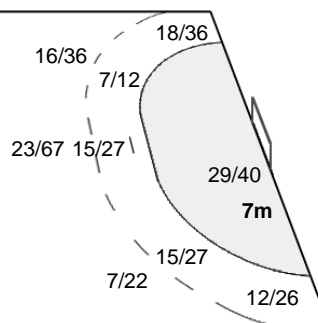

Defence

Goalkeepers

Saves / Shots

4/29	5/9	10/29
17/36	8/11	10/34
10/55	13/28	16/67

12 GAWLIK W

1/7	0/1	2/6
3/10	1/2	3/9
2/20	4/7	4/15

16 PLACZEK A

3/22	5/8	8/23
14/26	6/7	7/25
8/35	9/21	12/51

Legend:	% Efficiency	2Min 2 Minute Suspensions	6m 6-metre Shots	7m 7-metre Shots	9m 9-metre Shots
AS Assists	BS Blocked Shots	BT Breakthroughs	BC Blue Cards	FB Fast Breaks	PR Preliminary Round
G/S Goals/Shots	MP Matches Played	N/A Not Applicable	No. Uniform Number	TP Time Played	
RC Red Cards	S/S Saves/Shots	ST Steals	TO Turnovers		
Wing Wing Shots	YC Yellow Cards				
% Efficiency	2Min 2 Minute Suspensions	6m 6-metre Shots	7m 7-metre Shots	9m 9-metre Shots	
AS Assists	BS Blocked Shots	BT Breakthroughs	PL Placement	FB Fast Breaks	
G/S Goals/Shots	MP Matches Played	N/A not applicable		PR Preliminary Round