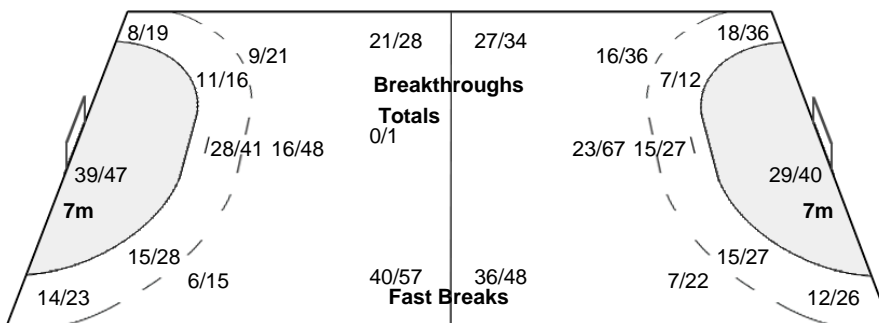

23rd Women's World Championship 2017 Germany

Cumulative Statistics

POL - Poland
After 7 matches

Shots Distribution

Players

Goals / Shots

4 GORNA A			5 MICHALOW M			8 KOBYLINSKA M			10 ROSZAK R			11 GRZYB K			12 GAWLIK W			14 KUDLACZ-GLOC K					
						1/2			2/2			0/1			2/4	5/6	7/7				1/3	2/4	10/11
		0/2				1/2			0/2	1/1		3/5		2/3				2/3	0/1	4/6			
		1/1	1/1			3/4			4/5	4/4	2/2	5/5			7/7	1/1	8/9	15/17	4/6	6/7			
2-Post			1-Blocked			3-Missed 3-Post			3-Blocked			1-Missed			1-Blocked 3-Missed 4-Post			5-Missed 3-Post			4-Blocked		
15 JANISZEWSKA K			16 PLACZEK A			17 ZAWISTOWSKA D			18 ZYCH A			20 DRABIK J			24 KOZLOWSKA J			27 RYCHARSKA H					
4/4	1/2	3/5										0/1			2/3		2/2						
3/4		0/1										2/2			1/1		1/2		0/1				2/3
5/5	1/2	1/1				2/2			1/1	0/1		4/4			2/2	2/3	1/1				1/1		
3-Missed 4-Post			1-Missed			1-Post			1-Blocked			1-Missed 1-Post			3-Blocked			1-Missed					
31 LISEWSKA S			66 SZARAWAGA J			89 ACHRUK K			92 URTNOWSKA E														
0/1		4/4		1/1		1/1	2/2	11/12	3/3	1/1													
1/1	0/1		0/1	1/2		1/3	1/1	2/5		0/1													
2/3		1/2	3/4	2/2		13/15	1/2	7/15	2/3		1/1												
4-Missed 2-Post			2-Blocked			3-Missed			3-Post			1-Missed 1-Post			2-Blocked								

Team

Goals / Shots

14/22	12/16	39/44
13/21	2/7	13/26
60/69	13/18	41/54

26-Missed 24-Post 17-Blocked

Offence