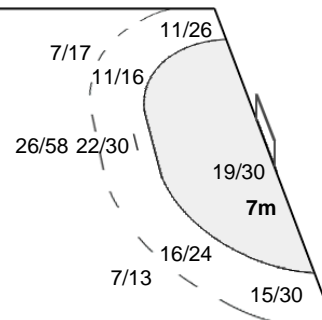

Defence

Goalkeepers Saves / Shots

7/33	0/4	6/44
8/30	9/13	13/39
6/44	2/6	8/48

1 VILLALBA ACOSTA M

2/8	0/2	1/16
0/6	1/2	2/12
0/7	1/2	2/7

12 YARYES ESTAQUE A

5/25	0/2	5/28
8/24	8/11	11/27
6/37	1/4	6/41

Legend:	% Efficiency	2Min 2 Minute Suspensions	6m 6-metre Shots	7m 7-metre Shots	9m 9-metre Shots
AS Assists	BS Blocked Shots	BT Breakthroughs	BC Blue Cards	FB Fast Breaks	PR Preliminary Round
G/S Goals/Shots	MP Matches Played	N/A Not Applicable	No. Uniform Number	TP Time Played	
RC Red Cards	S/S Saves/Shots	ST Steals	TO Turnovers		
Wing Wing Shots	YC Yellow Cards				
% Efficiency	2Min 2 Minute Suspensions	6m 6-metre Shots	7m 7-metre Shots	9m 9-metre Shots	
AS Assists	BS Blocked Shots	BT Breakthroughs	PL Placement	FB Fast Breaks	
G/S Goals/Shots	MP Matches Played	N/A not applicable		PR Preliminary Round