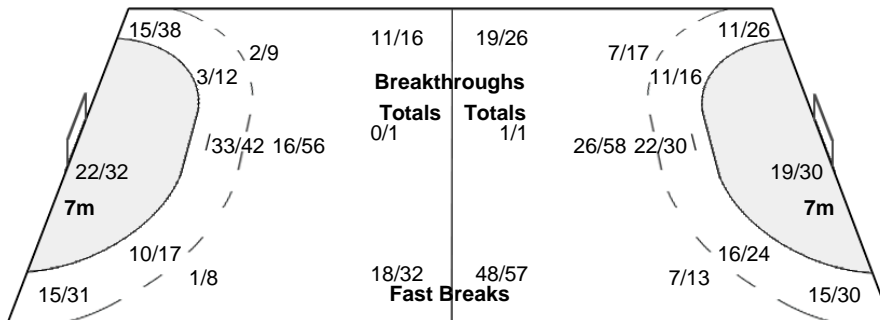

23rd Women's World Championship 2017 Germany

Cumulative Statistics

PAR - Paraguay After 7 matches

Shots Distribution

Players

Goals / Shots

1 VILLALBA ACOSTA M	2 ACUNA INSFRAN F	3 GENES GARCETE L	4 INSFRAN MORA F	5 ROLON LEDESMA K	6 FIORE CANATA MORIN	7 dos SANTOS K				
	6/8 0/3 1/7	8/10 2/3 0/1 1/7		2/3 4/6 1/2 1/2	0/1 0/2 1/2	6/7 6/8 7/10 1/2 1/1 1/3 8/9 2/3 11/13				
	3-Missed 5-Post	4-Blocked	1-Post	1-Blocked	4-Missed 2-Post	4-Blocked	1-Missed 1-Post	1-Blocked	3-Missed 1-Post	2-Blocked
8 FERNANDEZ ESTIGARR	9 FARIA SERVIN M	10 GOROSO CHAVEZ G	11 LEIVA MORLAS D	12 YARYES ESTAQUE A	13 BATTAGLIA BENITEZ	14 MARTINEZ FORCADO L				
4/6 1/2 5/6	0/2 0/1 3/4	1/1 1/3 2/4	1/1 1/2 8/9	0/1 0/1 4/6	1/2 1/4	0/1 1/1	2/2 2/4 2/3	0/1 4/12 0/1	2/2 4/12 2/3	
2-Blocked	1-Missed 1-Post	3-Blocked	1-Missed 1-Post	2-Missed 1-Post	2-Missed		1-Missed 4-Post			
15 ACUNA INSFRAN A	17 GONZALEZ G									
						1/1 0/1 1/1				
						0/2				

Team Goals / Shots

21/28	6/13	20/27
9/21	3/10	12/29
39/55	10/19	26/40

18-Missed 17-Post 17-Blocked

Offence