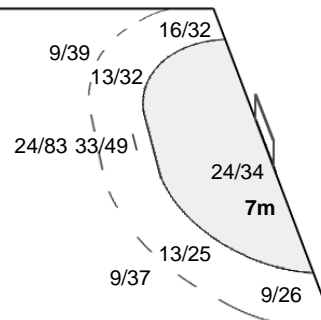

Team Goals / Shots

39/46	8/15	33/36
24/40	3/8	24/31
59/76	27/38	64/79

25-Missed 18-Post 18-Blocked

Offence

Defence

Goalkeepers

Saves / Shots

17/35	8/14	13/35
26/42	8/9	18/36
13/66	7/25	25/69

1 GRIMSBO K

4/14	1/3	3/9
10/15	4/4	7/9
5/24	0/9	9/25

12 SOLBERG S

0/1		
-----	--	--

16 LUNDE K

13/21	7/11	10/26
16/27	4/5	11/27
7/40	7/16	16/43

23rd Women's World Championship 2017 Germany

Cumulative Statistics