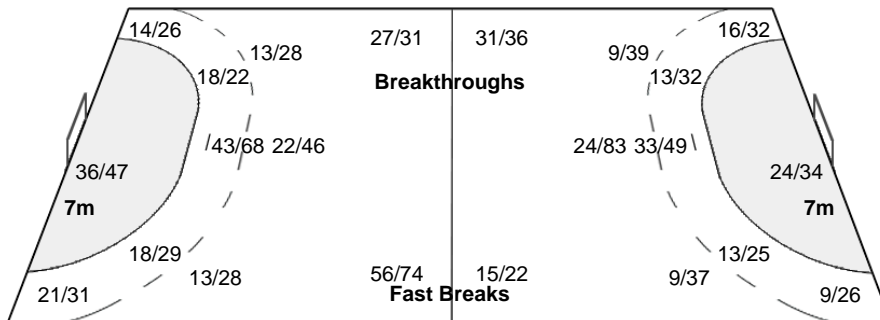

23rd Women's World Championship 2017 Germany

Cumulative Statistics

NOR - Norway
After 9 matches

Shots Distribution

Players

Goals / Shots

1 GRIMSBO K	3 ARNTZEN E	4 KRISTIANSEN V	6 LOKE H	7 SKOGRAND S	8 INGSTAD V	9 MORK N
	1/1	5/6	3/4	2/2	1/1	13/14
	2/2	1/2	6/10	1/2	1/2	4/5
	1/3	1/2	4/6	1/1	0/1	7/9
		5/9	7/7	3/3	1/2	15/16
	2-Missed	1-Missed 1-Post	1-Post	5-Missed 1-Post	1/1	11-Missed 1-Post
		2-Blocked	6-Blocked		1/1	4-Blocked
10 OFTEDAL S	12 SOLBERG S	13 BRATTSET K	16 LUNDE K	17 FAUSKE H	18 CHRISTENSEN E	22 KURTOVIC A
7/8		4/5		1/1		0/1
0/2		2/3		0/1		0/2
6/6		0/1			0/1	3/3
1/1		4/5			1/1	0/1
9/14		2/2			1/1	7/8
3/6		2/2			1/1	2/3
12/13		7/7				4/5
2-Missed 4-Post		5-Post			1-Missed	1-Blocked
3-Blocked					2-Blocked	
23 HERREM C	24 SOLBERG S	27 JACOBSEN M				
1/2	1/2	1/1				
2/2	0/1	0/1				
4/4	3/3					
2/5	1/1	0/1				
4/5	1/3	4/4				
4/5	2/4	2/3				
3/4	2/2	2/4				
2-Missed 1-Post	1-Missed					

Team Goals / Shots

39/46	8/15	33/36
24/40	3/8	24/31
59/76	27/38	64/79

25-Missed 18-Post 18-Blocked

Offence