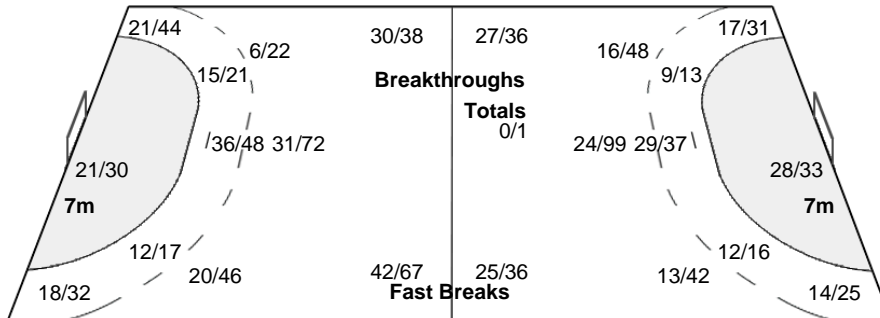

23rd Women's World Championship 2017 Germany

Cumulative Statistics

NED - Netherlands After 9 matches

Shots Distribution

Players

Goals / Shots

4 STEENBAKKERS A 1/1 2/3 1/1 1/1 1/1	5 KRAMER J 1-Missed	6 van der HEIJDEN L 2/3 1/2 1/2 0/1 2/10 9/12 1/1 5/6	7 BONT D 1/2 1/4 5/7 2/4 3/3	8 ABBINGH L 0/1 2/5 1/2 4/8 1/13 2/3 21/27	10 SNELDER D 1/1 0/1 3/4 0/1 1/2 4/5 2/3 5/6	11 KNIPPENBORG L 1/1 0/1 0/1 1/1
13 BROCH Y 6/6 6/7 6/6 1/2 3/3 2/2 8/10	17 GROOT N 3/5 3/4 1/4 2/3 5/7 7/9	18 DULFER K 0/1 3/3	23 JANKOVIC J 1-Post	24 SMEETS M 1/3 0/1 1/3 6/9 3/3 9/10	25 ROZEMALEN C 1/1 1/2 0/1 2/2 1/1 3/6 2/2 1/1	26 MALESTEIN A 2/3 2/3 1/1 5/7 0/5 6/8 3/5 5/8
28 van der WISSEL P 0/1 0/1	33 WESTER T 0/1	79 POLMAN E 2/3 0/1 2/2 4/9 2/5 8/9 4/5 5/8				

Team Goals / Shots

32/40	6/13	22/34
21/41	1/4	13/41
62/82	21/29	74/94

15-Missed 28-Post 14-Blocked

Offence

Defence

Goalkeepers Saves / Shots

9/35	10/19	6/38
18/34	9/12	12/27
16/60	9/27	10/62

23 JANKOVIC J

1/7	2/3	0/8
2/5	5/5	4/6
4/13	1/5	2/15

33 WESTER T

8/28	8/16	6/29
16/28	4/7	8/20
11/46	5/18	7/46

Legend:

% Efficiency	2Min 2 Minute Suspensions	6m 6-metre Shots	7m 7-metre Shots	9m 9-metre Shots
AS Assists	BM Bronze Medal Match	BS Blocked Shots	BT Breakthroughs	BC Blue Cards
FB Fast Breaks	G/S Goals/Shots	MP Matches Played	N/A Not Applicable	No. Uniform Number
PR Preliminary Round	QF Quarterfinal	RC Red Cards	S/S Saves/Shots	SF Semifinal
ST Steals	TO Turnovers	TP Time Played	Wing Wing Shots	YC Yellow Cards
7m 7-metre Shots	9m 9-metre Shots	AS Assists	% Efficiency	2Min 2 Minute Suspensions
BT Breakthroughs		FB Fast Breaks	BM Bronze Medal Match	BS Blocked Shots
			G/S Goals/Shots	MP Matches Played