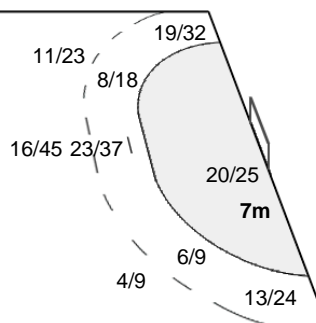

Defence

Goalkeepers Saves / Shots

10/25	5/10	7/28
12/32	6/13	12/30
9/44	6/15	4/30

12 ITANO M

	0/1	1/1
2/2		0/2
0/2		

30 KAMETANI S

10/25	5/9	6/26
10/29	6/12	11/26
9/39	6/14	4/26

Legend:

% Efficiency	2Min 2 Minute Suspensions	6m 6-metre Shots	7m 7-metre Shots	9m 9-metre Shots
AS Assists	BS Blocked Shots	BT Breakthroughs	BC Blue Cards	FB Fast Breaks
G/S Goals/Shots	MP Matches Played	N/A Not Applicable	No. Uniform Number	PR Preliminary Round
RC Red Cards	S/S Saves/Shots	ST Steals	TO Turnovers	TP Time Played
Wing Wing Shots	YC Yellow Cards			
% Efficiency	2Min 2 Minute Suspensions	6m 6-metre Shots	7m 7-metre Shots	9m 9-metre Shots
AS Assists	BS Blocked Shots	BT Breakthroughs	7m 7-metre Shots	FB Fast Breaks
G/S Goals/Shots	MP Matches Played	N/A not applicable	PR Preliminary Round	RC Red Cards