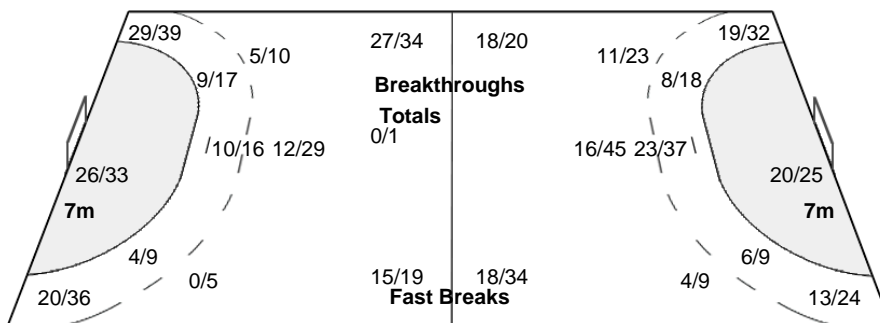

23rd Women's World Championship 2017 Germany

Cumulative Statistics

JPN - Japan
After 6 matches

Shots Distribution

Players

Goals / Shots

2 NAGATA M	3 SUNAMI K	4 SUNAMI Y	5 SHIOTA S	7 FUJITA A	9 YOKOSHIMA A	12 ITANO M
	1/1	6/8 0/1 2/2	0/1 0/1	2/2 0/1 1/1	2/2 1/2 1/3	
	1/2 2/2	0/1 5/8 2/2 3/3 5/5	1/1 1/2	1/1 1/1	5/6 1/1 2/2	
		1-Post 4-Blocked		2-Missed 1-Post	3-Missed 1-Post 1-Blocked	
13 KATSUREN C	15 TADA H	21 IKEHARA A	24 HARA N	25 OHYAMA M	27 SASAKI H	28 NAGATA S
1/2 0/1	3/3 1/2 0/1	7/7 1/2 2/4	3/4 0/1 2/2	2/3 0/1 0/1	2/2 5/7	1/1 1/2
2/2	1/1	5/5 1/2 4/4 3/3 6/6	1/1 1/2 1/1 9/9	4/5 1/1 1/2	3/3 0/1 2/3 1/3	1/1 1/1 3/3
1-Post	1-Missed 1-Post	2-Missed 1-Post	1-Post	1-Missed 1-Blocked	3-Blocked 1-Missed 2-Post	
29 MATSUMURA A	30 KAMETANI S					
3/7 0/1 5/6						
3/6 0/2 1/2	1/1					
5/6 3/4	1/1					
2-Post	2-Missed					

Team Goals / Shots

29/37	7/14	18/26
12/18	2/8	12/24
30/35	13/16	35/38
12-Missed	11-Post	9-Blocked

Offence