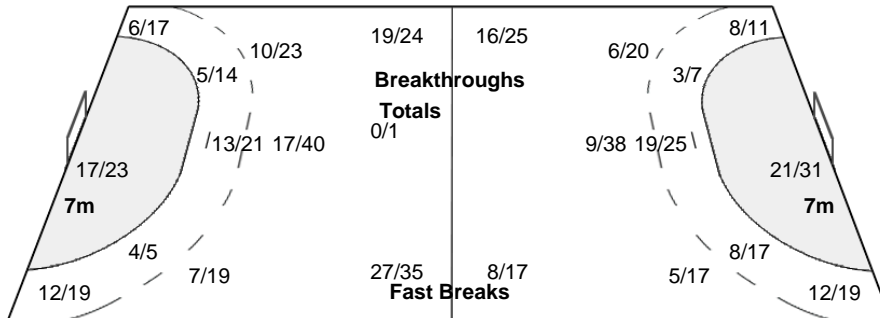

23rd Women's World Championship 2017 Germany

Cumulative Statistics

GER - Germany
After 6 matches

Shots Distribution

Players

Goals / Shots

3 KLEIN I 1/1 0/1 0/1 2/2 2-Post			6 KAROLIUS J 2/2 1/2 1/1 0/2 2/2 1/1 2/2			10 LOERPER A 1/1 0/1 2/2 1/1 0/1 1/1 4/4 3/3 0/2			11 SMITS X 3/3 1/1 3/3 0/3 2/3 3/3 1/1 0/1			12 KRAMARCZYK K			13 BEHNKE J 1/1 2/2 2/2 1/2 1/1 1/1			15 NAIDZINAVICIUS K		
16 WOLTERING C 1-Missed			20 BOELK E 1/1 1/2 1/1 1/2 1/2 0/1 2-Missed 1-Post 2-Blocked			21 MANSSON N 1/1 3/3 1/1 1/3 4/5 1-Missed 3-Post 3-Blocked			23 HUBER S 2/2 1/2 2/2 2/4 1/3 0/1 3/4 5/7 3/3 1-Missed 3-Post			24 FISCHER L 1/1 0/1 6/6 1/2			26 GESCHKE A 1/1 2/3 4/4 3/5 1/2 1/1 0/2 2/2 1-Missed 2-Post 1-Blocked			29 LAUENROTH A 1/1 1/2 0/1 2/2		
31 WOHLBOLD K 0/1 0/1 0/1 1/2 2/3 1/2 1-Post 1-Blocked			36 ECKERLE D			37 STOLLE A 1/1 2/3 2/2 2/3 3-Missed 2-Post			42 GUBERNATIS F 4/5 3/3 3/4 3/5 4/5 0/1 3/4 4-Missed 1-Post 3-Blocked											

Team

Goals / Shots

17/18	6/10	21/23
16/26	1/7	13/23
27/34	17/25	19/27

16-Missed 20-Post 12-Blocked

Offence