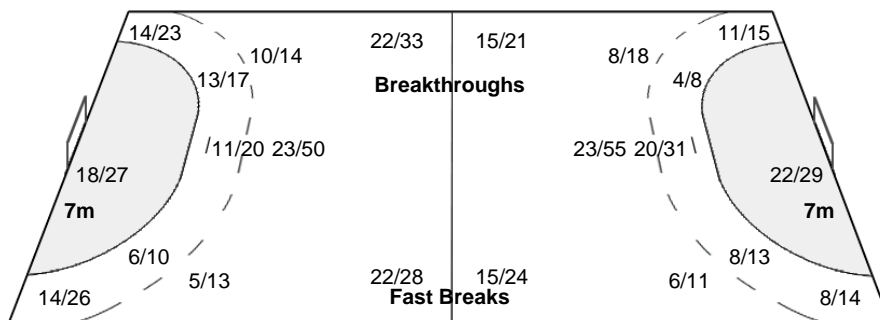

23rd Women's World Championship 2017 Germany

Cumulative Statistics

ESP - Spain
After 6 matches

Shots Distribution

Players

Goals / Shots

4 MARTIN BERENGUER C 6/8 2/2 2/2 2/3 3/3 6/6 1/1 3/3 1-Missed 4-Post	5 NUNEZ NISTAL M 1/1 1/1 1/1	8 ARDERIUS MARTIN S 1/1 3/3 1/2 2/3 1/1	12 NAVARRO GIMENEZ S 1-Post	14 CHAVEZ HERNANDEZ E 0/1 1/1 2/2 1/1 1-Post	17 GUTIERREZ BERMEJO 0/1 1/3 4/4 4/6 2-Missed	18 ECHEVERRIA MARTINE 1/2 0/1 0/1 1/1 1/1
19 GARCIA AVILA P 2/2 3/3 2/2 1-Missed 1-Post	20 GONZALEZ de GARIBA 1/1 1/1 4/4 0/2 1/2 2/3 5/5 3-Post	25 PENA ABAURREA N 4/8 1/1 4/4 3/6 0/2 4/7 4/4 1/1 6-Missed 5-Post	27 GONZALEZ ORTEGA L 1/2 1/1 2/2 0/1 0/1 1/1 2/2 1-Blocked 1-Missed	32 GONZALEZ ALVAREZ M 1/1 3/3 2/4 0/1 1/2 4/5 0/1 2/4 1-Blocked 1-Missed 1-Post 1-Blocked	39 RODRIGUEZ RODRIGUE 1/1 1/1 2/3 1-Blocked	42 MUSONS GIMENO I 3/4 0/1 1/2 2/3 5/6 2-Missed 1-Post
48 ZOQBI de PAULA D 2/3 8/12 1/2 1/1 2/5 3/3 1/2 4/4 2-Missed 4-Post 2-Blocked	86 CABRAL BARBOSA A 2/3 8/12 1/2 1/1 2/5 3/3 1/2 4/4 2-Missed 4-Post 2-Blocked					

Team

Goals / Shots

20/30	5/6	31/36
14/27	1/7	17/30
36/40	3/5	31/37

16-Missed 21-Post 6-Blocked

Offence

Defence

Goalkeepers

Saves / Shots

2/27	2/10	7/30
8/25	6/8	10/20
9/30	7/13	5/33

12 NAVARRO GIMENEZ S

0/16	1/2	4/19
4/11	5/5	6/15
5/13	4/8	2/14

48 ZOQBI de PAULA D

2/11	1/8	3/11
4/14	1/2	4/5
4/17	3/5	3/19

Legend:

% Efficiency	2Min 2 Minute Suspensions	6m 6-metre Shots	7m 7-metre Shots	9m 9-metre Shots
AS Assists	BS Blocked Shots	BT Breakthroughs	BC Blue Cards	FB Fast Breaks
G/S Goals/Shots	MP Matches Played	N/A Not Applicable	No. Uniform Number	PR Preliminary Round
RC Red Cards	S/S Saves/Shots	ST Steals	TO Turnovers	TP Time Played
Wing Wing Shots	YC Yellow Cards			
% Efficiency	2Min 2 Minute Suspensions	6m 6-metre Shots	7m 7-metre Shots	9m 9-metre Shots
AS Assists	BS Blocked Shots	BT Breakthroughs	FB Fast Breaks	FB Fast Breaks
G/S Goals/Shots	MP Matches Played	N/A not applicable	PR Preliminary Round	RC Red Cards