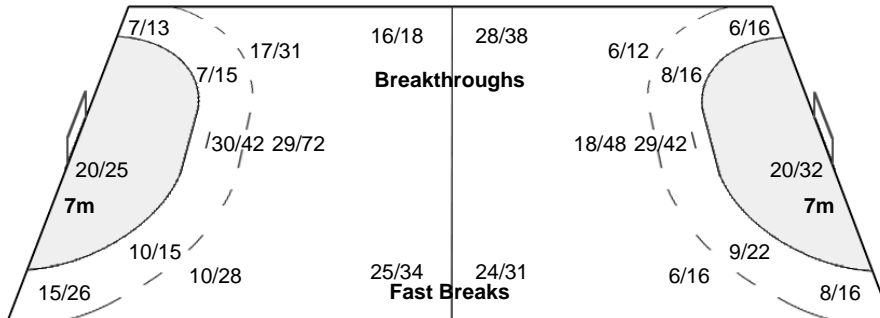

23rd Women's World Championship 2017 Germany

Cumulative Statistics

DEN - Denmark
After 7 matches

Shots Distribution

Players

Goals / Shots

1 TOFT S	5 IVERSEN S	7 FISKER M	9 WOLLER F	10 HEINDAHL K	13 BOHME S	14 GRIGEL L
	1/2 1/2 1/2	1/2 1/1 3/4	1/2 2/2 5/6	5/5 2/2 2/2	1/1 1/1 0/1	1/1 2/3
	1/1 0/1 5/5	1/2 2/2	1/2 2/2	2/3 1/1 3/4	3/4 1/1 1/2	2/2 0/1 1/1
	2/2 1/1 2/2	3/5 1/1 2/2	3/3 1/3 4/4	6/6 2/3 4/4		3/3 2/2 2/5
	1-Post	5-Missed	1-Missed 1-Post	1-Missed 2-Post	1-Post	2-Missed 2-Blocked
17 NIELSEN S	18 TRANBORG M	19 JORGENSEN L	21 KRISTIANSEN K	23 JORGENSEN K	25 JENSEN T	27 BURGAARD L
	3/4 0/1 3/5	3/4 2/2	1/1	0/1 0/1 2/2	2/2 1/1 1/1	
	2/3 0/1 1/3	0/2 3/4	0/1	0/1 1/1 1/2	1/1	0/1
	7/7	6/7 1/1 2/3		3/3	1/1	1/1
	6-Missed 4-Post	3-Blocked	4-Blocked	2-Blocked 2-Missed 1-Post	1-Blocked	1-Missed
28 JORGENSEN S	31 HAUGSTED L	40 REINHARDT A				
2/5 0/1 5/5	2/3					
2/3 0/1 1/3	1/2 1/1					
19/28 6/7	2/4 1/1					
3-Missed 3-Post	6-Blocked 3-Missed 3-Post	7-Blocked				

Team Goals / Shots

23/32	8/12	26/33
16/27	3/8	21/29
47/60	7/10	35/43
24-Missed	16-Post	25-Blocked

Offence