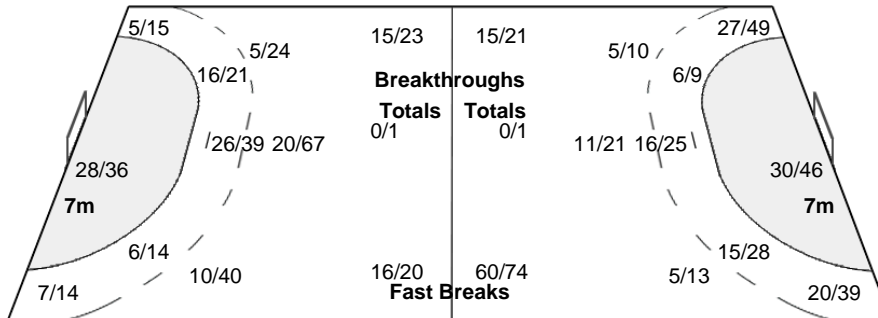

23rd Women's World Championship 2017 Germany

Cumulative Statistics

CMR - Cameroon After 7 matches

Shots Distribution

Players

Goals / Shots

Player	Goals	Shots	Post
1 MBEN MBEDIANG N	1/1		1-Post
2 NGO NLENG KALDJOB	1/1		
3 NCHOUAPOUOGNIGNI P	4/4	1/1	3-Missed 4-Post
4 MAHALA FONGUIENG G	1/1	1/1	12-Blocked 2-Missed
5 YUOH Y	1/1	1/1	4-Blocked
6 MOSSY SOLLE J	1/1	1/1	2-Post
7 DJIEPMOU MEDIBE V	1/1	1/1	3-Missed 2-Post
8 NDONGO ADZOMO M	0/1	0/1	1-Post
10 TOUBA BYOLO Y	0/2	0/1	1-Blocked
12 ABIABAKON ONOUKOU	0/1	9/9	1-Missed
14 YOTCHOUM J	0/1	1/1	1-Missed
15 ESSAM A	1/1	0/1	3-Missed 1-Post
16 AWU BESSONG EPAH L	0/1	0/1	5-Blocked
17 BANIOMO J	1/1	1/1	3-Blocked
18 NJAMPOU NONO A	2/4	0/1	3-Post
35 ATANGANA BELIBI L	0/1	2/2	

Team Goals / Shots

8/10	5/9	20/24
10/30	2/10	18/42
40/45	7/17	44/53

22-Missed 23-Post 28-Blocked

Offence

Defence

Goalkeepers Saves / Shots

4/42	5/14	1/25
16/36	3/4	19/31
12/64	14/28	9/50

1 MBEN MBEDIANG N

2/22	5/11	1/12
9/19	1/1	12/19
10/43	9/17	3/35

12 ABIABAKON ONOUKOU

2/16	0/3	0/10
6/12	2/3	6/10
1/16	3/7	5/12

16 AWU BESSONG EPAH L

0/4		0/3
1/5		1/2
1/5	2/4	1/3