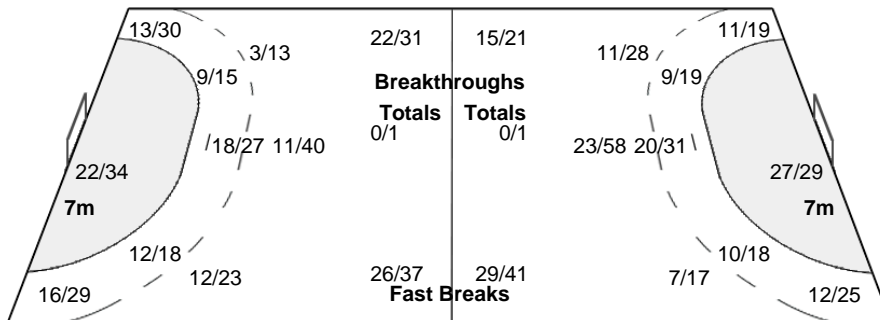

23rd Women's World Championship 2017 Germany

Cumulative Statistics

BRA - Brazil After 7 matches

Shots Distribution

Players

Goals / Shots

1 MORESCHI G	4 ROCHA S	5 JOIA D	7 ARAUJO T	9 BELO A	10 RIBEIRO J	11 COSTA T
	1/3 1/1 4/6		2/2 2/3	2/2 1/1 4/5	4/5 2/2	1/1
	5/11 0/2 3/4	0/1	1/2 0/1	2/4 3/4 3/7	6/8 1/3	1/2
	1/1 1/1 2/3	1/1	3/3	8/8 2/3 13/15	1/4 0/1 0/1	3/4 1/1
	3-Missed 3-Post		1-Missed 1-Post	4-Missed 6-Post 4-Blocked	2-Missed 4-Post	
12 ARENHART B	13 SILVA L	18 TALESKA E	23 da ROCHA D	49 MACHADO P	81 FACHINELLO D	84 PESSOA M
	1/1	3/4 0/3 7/8	1/1 2/2		1/1 1/1	
		4/7 6/8	3/4	2/2 1/1	1/2 2/3	
		7/8 2/2 5/6	2/2 0/1 5/6	2/2	1/2 1/2 3/4	
	1-Missed	5-Missed 7-Post 3-Blocked	2-Post	1-Blocked	1-Missed 1-Post 3-Blocked	1-Missed
88 COSTA M	90 SOUZA K	92 SILVA P				
1/1		1/3 0/1				
3/4		0/3 1/2				
4/4 1/1 2/3		0/2 2/2				
1-Missed 1-Post 1-Blocked 1-Missed		3-Post 2-Blocked				

Team Goals / Shots

16/22	6/10	20/25
25/46	3/7	20/32
32/40	8/12	35/43

20-Missed 28-Post 14-Blocked

Offence