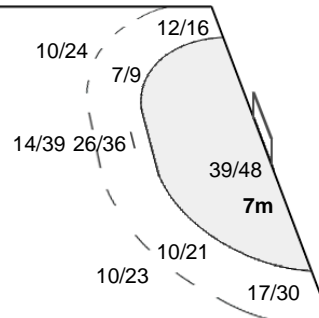

Defence

Goalkeepers Saves / Shots

9/33	5/12	3/38
4/16	6/7	21/41
5/57	7/14	5/45

12 BRANCO C

9/26	3/9	2/33
2/12	4/5	16/34
4/44	3/8	4/28

16 ALBERTO M

0/7	2/3	1/5
2/4	2/2	5/7
1/13	4/6	1/17

Legend:

% Efficiency	2Min 2 Minute Suspensions	6m 6-metre Shots	7m 7-metre Shots	9m 9-metre Shots
AS Assists	BS Blocked Shots	BT Breakthroughs	BC Blue Cards	FB Fast Breaks
G/S Goals/Shots	MP Matches Played	N/A Not Applicable	No. Uniform Number	PR Preliminary Round
RC Red Cards	S/S Saves/Shots	ST Steals	TO Turnovers	TP Time Played
Wing Wing Shots	YC Yellow Cards			
% Efficiency	2Min 2 Minute Suspensions	6m 6-metre Shots	7m 7-metre Shots	9m 9-metre Shots
AS Assists	BS Blocked Shots	BT Breakthroughs		FB Fast Breaks
G/S Goals/Shots	MP Matches Played	N/A not applicable	PL Placement	PR Preliminary Round