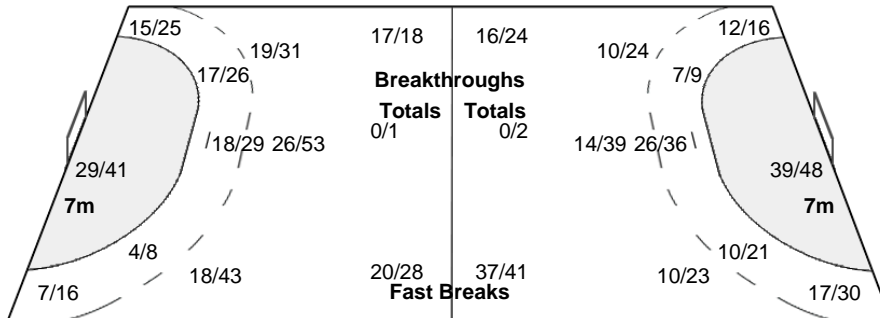

23rd Women's World Championship 2017 Germany

Cumulative Statistics

ANG - Angola After 7 matches

Shots Distribution

Players

Goals / Shots

2 NENGANGA V	3 da SILVA I	4 PAULINO M	6 MACHADO J	7 SILVA V	8 PAULO H	10 KASSOMA A
0/1 1/1	1/1	0/1	10/10 1/1	1/1 0/1	2/3 2/2	1/1 3/3 4/4
4/5	5/6 2/2 0/1 1/1	1/1 1/2	2/2 1/1 5/6	0/1 2/2 1/1 2/2	4/4 1/4 4/6 1/2	1/2 1/1 1/1
2-Missed 1-Post	2-Blocked 3-Missed	2-Missed	4-Missed 1-Post	1-Missed 1-Post	3-Post	2-Missed 1-Post
12 BRANCO C	13 KAMALANDUA N	14 OLIVEIRA R	15 CARLOS A	16 ALBERTO M	17 PERES D	21 CAZANGA M
0/1	3/3		5/6 3/4 2/2		2/2	2/5 3/3 6/9
	3/3 1/2		4/7 2/6 16/20 0/2 6/10		1/1 0/1	5/7 0/3 2/7
			3-Missed 2-Post 4-Blocked		1-Missed 1-Post	4-Missed 1-Blocked
31 dos SANTOS J	90 GUIALO I					
1/1 1/1 2/2	5/5 2/4 3/4					
0/2 0/1 2/2	1/3 1/4 6/7					
1/2 1/2 2/2	6/8 4/5 4/6					
2-Missed 1-Post	1-Missed 6-Post 3-Blocked					

Team Goals / Shots

31/36	12/17	23/27
18/30	1/10	15/29
44/54	12/17	34/47
25-Missed	17-Post	10-Blocked

Offence