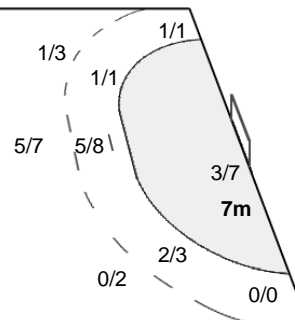

Team Goals / Shots

2/2	0/2	2/3
1/1		3/4
8/8	2/2	5/5

3-Missed 1-Post 4-Blocked

Offence

Defence

Goalkeepers Saves / Shots

1/6	0/3
2/3	1/3
3/5	2/5

12 LEYNAUD A