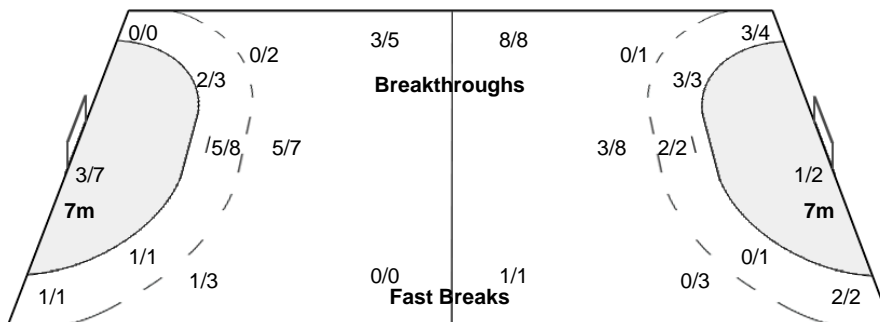

23rd Women's World Championship 2017

Germany

Final

Match Team Statistics

Match No: 84

SUN 17 DEC 2017

17:30

Hamburg

FRA 23 - 21 NOR

(11 - 10) (12 - 11)

Referees: HANSEN Line / CHRISTIANSEN Carina (DEN)

NOR - Norway

Shots Distribution

Players

Goals / Shots

1 GRIMSBO K	3 ARNTZEN E	4 KRISTIANSEN V	6 LOKE H	7 SKOGRAND S	8 INGSTAD V	9 MORK N
		1/1	2/2		1/1	2/3
		0/1	1/1			0/1
		2/3	1/2	1/1	1/1	1/2
		1-Blocked				1-Missed
						1-Blocked
10 OFTEDAL S	12 SOLBERG S	13 BRATTSET K	16 LUNDE K	18 CHRISTENSEN E	22 KURTOVIC A	23 HERREM C
1/2		2/2				
0/2	0/1					0/1
1-Missed	1-Blocked					
24 SOLBERG S	27 JACOBSEN M					
	1/1					

Team Goals / Shots

5/6	3/3
1/3	2/3
2/5	5/7
3/5	

2-Missed 3-Blocked

Offence

Defence

Goalkeepers Saves / Shots

0/2	2/2	1/3
0/1		1/4
0/8	0/2	0/5

1 GRIMSBO K

0/1	0/1
	1/2
0/1	0/1

12 SOLBERG S

0/1	

16 LUNDE K

0/1	2/2	1/2
0/1		0/2
0/6		0/4