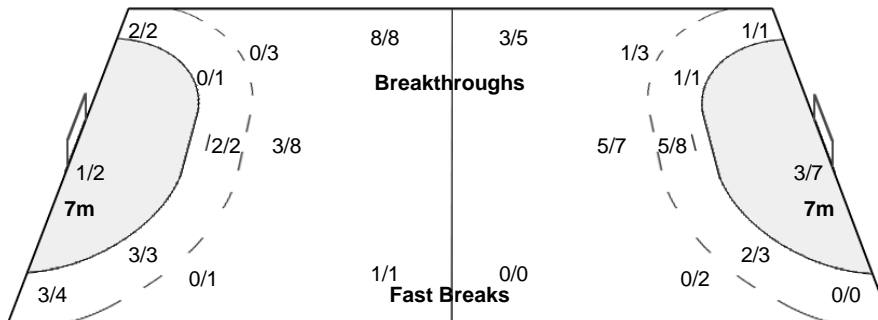

23rd Women's World Championship 2017

Germany

Final

Match Team Statistics

Match No: 84

SUN 17 DEC 2017

17:30

Hamburg

FRA 23 - 21 NOR

(11 - 10) (12 - 11)

Referees: HANSEN Line / CHRISTIANSEN Carina (DEN)

FRA - France

Shots Distribution

Players

Goals / Shots

Player	Goals	Shots	Notes
3 DANCETTE B	0	0	
5 AYGLON SAURINA C	2	2	1-Missed
7 PINEAU A	1	1	1-Blocked
8 LANDRE L	1	1	1-Blocked
10 ZAADI G	0	1	1-Post
12 LEYNAUD A	0	0	
13 HOUETTE M	1	1	
14 NIAKATE K	1	1	
16 DARLEUX C	0	0	
17 DEMBELE S	0	1	1-Blocked
20 FLIPPES L	0	1	
21 KANOR O	1	1	
24 EDWIGE B	0	1	1-Blocked
27 NZE MINKO E	2	2	
29 NIOMBLA G	0	1	1-Missed
64 LACRABERE A	1	1	1-Blocked

Team Goals / Shots

2/2	0/2	2/3
1/1		3/4
8/8	2/2	5/5

3-Missed 1-Post 4-Blocked

Offence