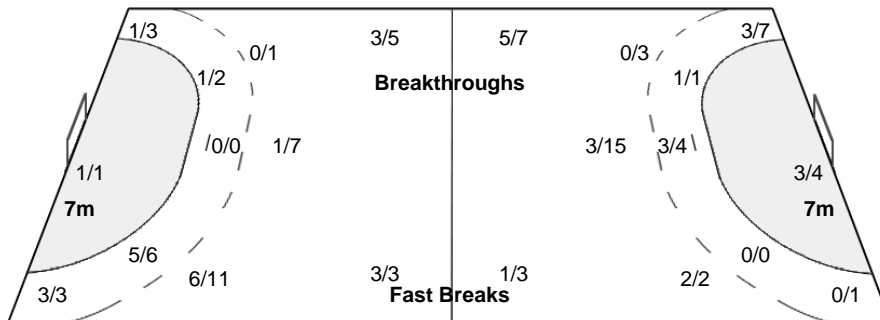

23rd Women's World Championship 2017 Germany

Placement Match 3-4

Match Team Statistics

Match No: 83

SUN 17 DEC 2017

14:30

Hamburg

SWE 21 - 24 NED

(8 - 14) (13 - 10)

Referees: ALPAIDZE Viktoria / BEREZKINA Tatiana (RUS)

NED - Netherlands

Shots Distribution

Players

Goals / Shots

5 KRAMER J	6 van der HEIJDEN L	7 BONT D	8 ABBINGH L	10 SNELDER D	11 KNIPPENBORG L	13 BROCH Y
			2/2 1/1 2/2	1/1 0/1 2/3		2/2 1/1 1/1
	1-Missed		1-Missed 1-Post	3-Blocked		
17 GROOT N	18 DULFER K	23 JANKOVIC J	24 SMEETS M	25 ROZEMALEN C	26 MALESTEIN A	28 van der WISSEL P
0/1			1/1 1/1		1/1 2/2 0/2 1/1	
33 WESTER T	79 POLMAN E					
	0/1 1/3 1/1	0/1 2/3 1/1	1-Post			

Team Goals / Shots

2/3	1/1	4/4
5/8		0/4
4/4	3/5	5/6
2-Missed	2-Post	3-Blocked

Offence

Defence

Goalkeepers Saves / Shots

1/2	0/1	1/3
4/6	1/2	0/2
1/4	1/7	3/6

23 JANKOVIC J

33 WESTER T

1/2	0/1	1/3
4/6	1/2	0/2
1/4	0/6	2/5

Legend:	% Efficiency	+ 2 Minute + 2 Minute Suspensions	2Min 2 Minute Suspensions	6m 6 metre Shots
7m 7 metre Shots	9m 9 metre Shots	AS Assists	BS Blocked Shots	BT Breakthroughs
BC Blue Cards	FB Fast Breaks	G/S Goals/Shots	N/A Not Applicable	No. Uniform Number
RC Red Cards	S/S Saves/Shots	ST Steals	TO Turnover	TP Time Played
Wing Wing Shots	YC Yellow Cards