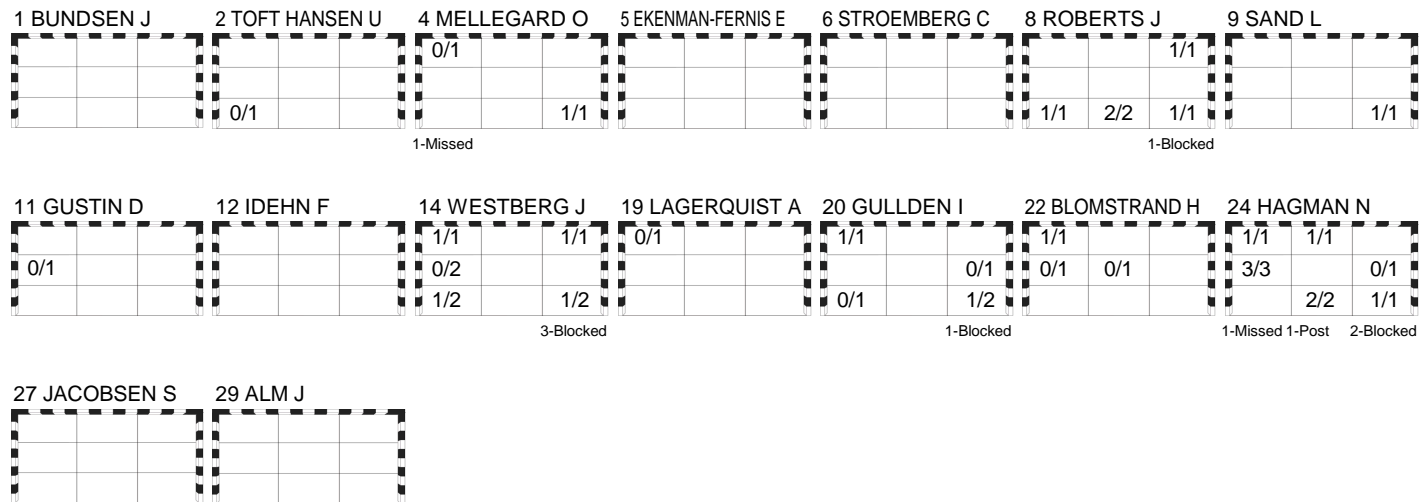

Hamburg

SWE 22 - 24 FRA

(12 - 11) (10 - 13)

Referees: GARCIA Ignacio / MARIN Andreu (ESP)

SWE - Sweden

Shots Distribution

Players

Goals / Shots