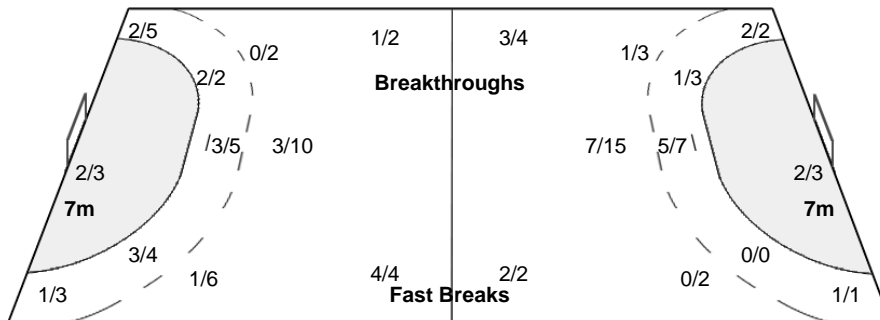

Offence

Defence

Goalkeepers Saves / Shots

0/3	0/1	1/5
3/8		0/1
2/5	2/3	1/7

1 BUNDSSEN J

	1/1	

12 IDEHN F

0/3	0/1	1/5
3/7		0/1
2/5	1/2	1/7