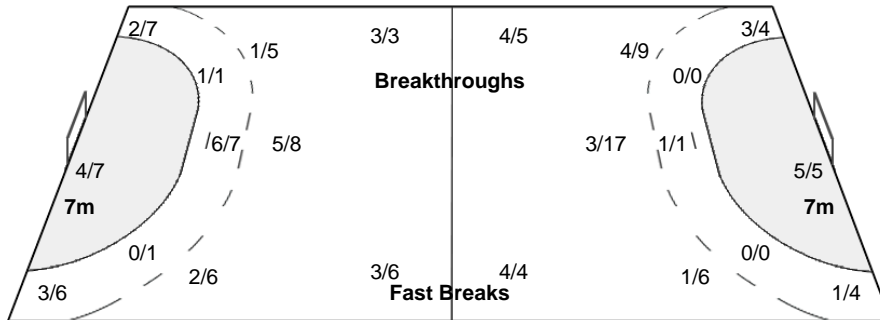

23rd Women's World Championship 2017

Germany

Quarterfinal

Match Team Statistics

Match No: 79

WED 13 DEC 2017

17:30

Magdeburg

NED 30 - 26 CZE

(17 - 16) (13 - 10)

Referees: HORVATH Peter / MARTON Balazs (HUN)

NED - Netherlands

Shots Distribution

Players

Goals / Shots

Player	Goals	Shots	Post
5 KRAMER J	0	0	
6 van der HEIJDEN L	0	0	
7 BONT D	0	1	1-Post
8 ABBINGH L	2	2	1-Post
10 SNELDER D	0	1	
11 KNIPPENBORG L	0	1	
13 BROCH Y	1	1	
17 GROOT N	1	1	
18 DULFER K	0	0	
23 JANKOVIC J	0	0	
24 SMEETS M	2	2	1-Post
25 ROZEMALEN C	0	1	
26 MALESTEIN A	0	1	1-Post
28 van der WISSEL P	0	1	1-Blocked
33 WESTER T	0	0	
79 POLMAN E	1	1	1-Post

Team Goals / Shots

2/2	0/1	2/5
0/2		2/5
8/14	2/3	14/19

5-Post 1-Blocked

Offence