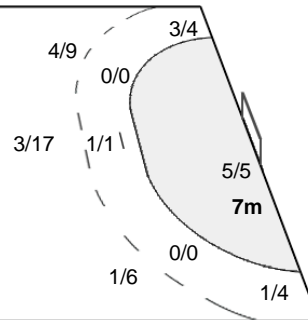

Team Goals / Shots

2/2	0/1	2/5
0/2		2/5
8/14	2/3	14/19

5-Post 1-Blocked

Offence

Defence

Goalkeepers Saves / Shots

1/6	1/2	2/5
1/5		2/3
3/9	1/3	1/6

23 JANKOVIC J

0	0	0
0/1		

33 WESTER T

1/6	1/2	2/5
1/4		2/3
3/8	1/2	1/6

23rd Women's World Championship 2017

Germany

Quarterfinal

Match Team Statistics

Match No: 79