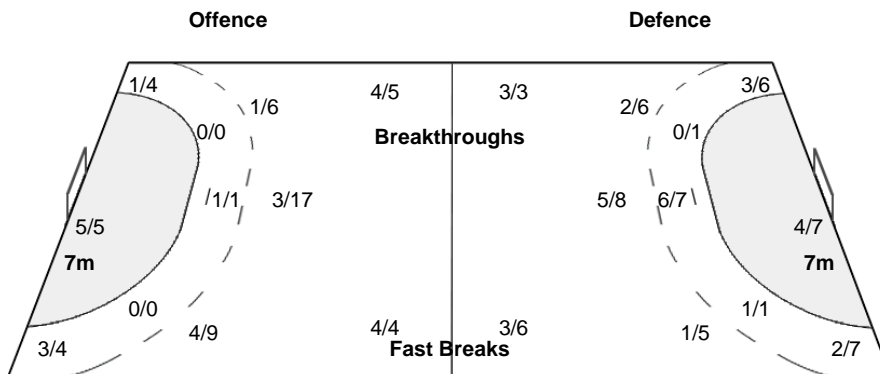

23rd Women's World Championship 2017

Germany

Quarterfinal

Match Team Statistics

Match No: 79

WED 13 DEC 2017

17:30

Magdeburg

NED 30 - 26 CZE

(17 - 16) (13 - 10)

Referees: HORVATH Peter / MARTON Balazs (HUN)

CZE - Czech Republic

Shots Distribution

Players

Goals / Shots

6 GALUSKOVA V	7 RYSANKOVA H	9 SALCAKOVA K	10 MANAKOVA P	14 KORDOVSKA K	15 HRBKOVA M	16 SATRAPOVA L
		0/1			1/1	0/1
			1/1		0/1	0/1
	2-Blocked			1-Blocked	1-Missed 1-Post	1/1

18 LUZUMOVA I	27 ADAMKOVA P	28 MARCIKOVA S	30 MUELLNEROVA D	31 SETELIKOVA A	33 KUDLACKOVA P	44 ZACHOVA D
0/1	1/2			1/1		2/2
6/8	1/1	0/1				1/1
3/3						

51 JERABKOVA M	67 MALA V
1/1	1/2
2/2	2/2
0/1	1/1
0/1	1/1

3-Missed 1-Post 8-Blocked

Team Goals / Shots		
5/6	1/2	3/5
4/5		1/3
6/9	2/3	5/6
4-Missed	2-Post	11-Blocked

Goalkeepers Saves / Shots		
0/2	1/1	3/5
2/2		3/5
6/14	1/3	5/19

16 SATRAPOVA L		
0/1	1/1	3/5
2/2		2/2
6/14	1/3	4/18

30 MUELLNEROVA D		
		0/1

33 KUDLACKOVA P		
0/1		
		1/2
		1/1