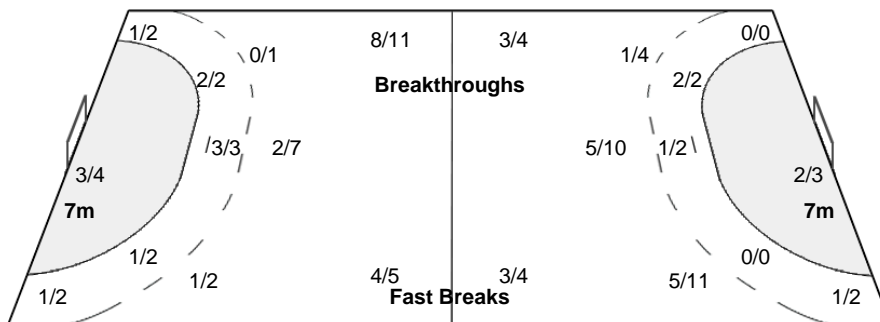

23rd Women's World Championship 2017

Germany

Quarterfinal

Match Team Statistics

Match No: 78

TUE 12 DEC 2017

17:30

Leipzig

SWE 26 - 23 DEN

(13 - 11) (13 - 12)

Referees: ALPAIDZE Viktoria / BEREZKINA Tatiana (RUS)

SWE - Sweden

Shots Distribution

Players

Goals / Shots

1 BUNDSSEN J	2 TOFT HANSEN U	4 MELLEGARD O	5 EKENMAN-FERNIS E	6 STROEMBERG C	8 ROBERTS J	9 SAND L
		1/1	0/1		1/1	2/3
		1/1			1-Missed	1-Blocked
11 GUSTIN D	12 IDEHN F	14 WESTBERG J	19 LAGERQUIST A	20 GULLDEN I	22 BLOMSTRAND H	24 HAGMAN N
0/1	1/1			1/1	1/1	2/2
1/1		1/1	0/1	2/2	1/1	1/1
				2-Missed	1-Blocked	0/2
27 JACOBSEN S	29 ALM J					

Team Goals / Shots

4/4	1/1	3/4
3/4		3/7
8/8	2/4	2/3

3-Missed 2-Blocked

Offence