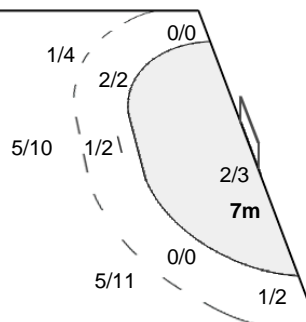

Defence

Goalkeepers Saves / Shots

1/2	0/2	1/4
2/6		1/1
1/8		2/8

1 BUNDSSEN J

0/1		
0/3		0/4

12 IDEHN F

1/2	0/2	1/4
2/5		1/1
1/5		2/4