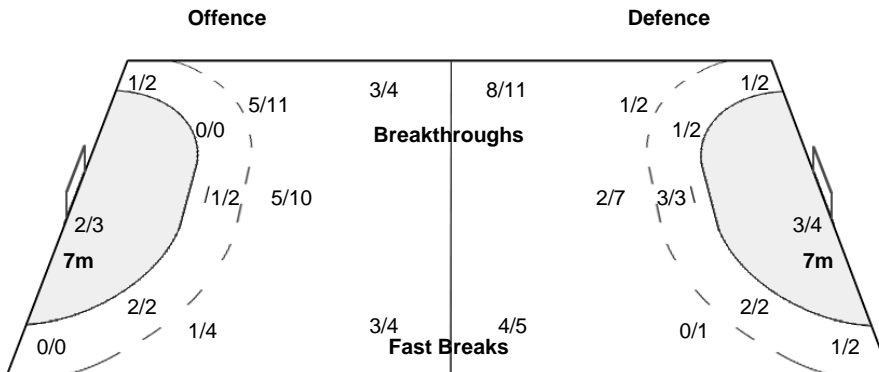

3-Missed 1-Post 1-Blocked 1-Blocked 2-Blocked

31 HAUGSTED L	40 REINHARDT A
1/1	

1-Post 1-Blocked

Team Goals / Shots

1/2	2/2	3/4
4/6		0/1
7/8		6/8

3-Missed 2-Post 6-Blocked

Goalkeepers Saves / Shots

0/4	0/1	1/4
1/4		4/7
0/8	2/4	1/3

1 TOFT S

0/4	0/1	1/4
1/4		4/7
0/8	2/4	1/3

40 REINHARDT A

Legend:	% Efficiency	+ 2 Minute + 2 Minute Suspensions	AS Assists	2Min 2 Minute Suspensions	6m 6 metre Shots
7m 7 metre Shots	9m 9 metre Shots	FB Fast Breaks	G/S Goals/Shots	BS Blocked Shots	BT Breakthroughs
BC Blue Cards	S/S Saves/Shots	RC Red Cards	ST Steals	N/A Not Applicable	No. Uniform Number
Wing Wing Shots	YC Yellow Cards			TO Turnover	TP Time Played