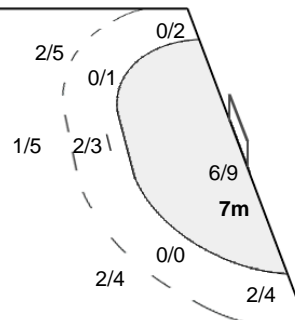

Team Goals / Shots

3	4	2	2	7	9
1	2	0	0	4	7
4	4	0	0	4	4

3-Missed 2-Post 3-Blocked

Offence

Defence

Goalkeepers Saves / Shots

3	5	1	1	2	4
2	5	0	0	0	1
3	12	1	2	1	5

12 LEYNAUD A