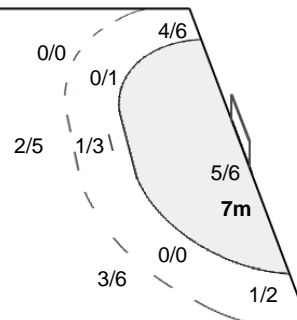

Team Goals / Shots

2/5	0/1	2/4
3/5		1/1
9/12	1/2	4/5
1-Missed	4-Post	2-Blocked

Offence

Defence

Goalkeepers Saves / Shots

1/4	0/2	2/9
1/2		3/7
0/4		0/4

1 RAJCIC M

1/2	0/2	2/9
1/2		3/6
0/4		0/3