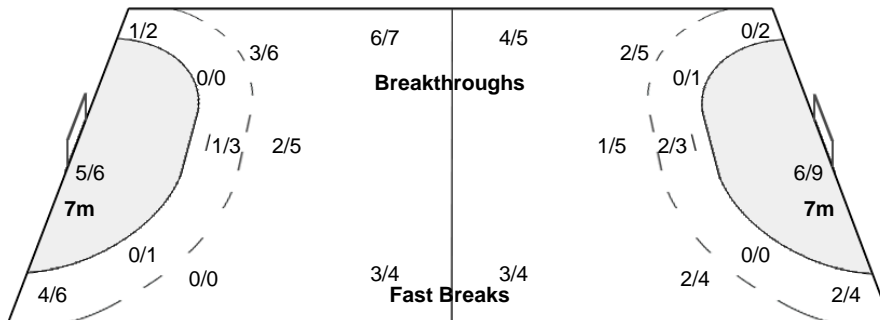

23rd Women's World Championship 2017

Germany

Quarterfinal

Match Team Statistics

Match No: 77

TUE 12 DEC 2017

20:45

Leipzig

FRA 25 - 22 MNE

(12 - 10) (13 - 12)

Referees: KOO Bon-Ok / LEE Seok (KOR)

FRA - France

Shots Distribution

Players

Goals / Shots

Player	Goals	Shots	Blocked	Post	Missed
3 DANCETTE B	1	1	0	0	0
5 AYGLON SAURINA C	1	1	0	0	0
7 PINEAU A	1	1	0	0	0
8 LANDRE L	2	2	0	0	0
9 N GOUAN A	2	2	0	0	0
10 ZAADI G	2	2	0	0	0
12 LEYNAUD A	1	1	0	0	0
13 HOUETTE M	1	1	0	0	0
14 NIAKATE K	1	2	0	0	0
16 DARLEUX C	1	1	0	0	0
17 DEMBELE S	1	1	0	0	0
20 FLIPPES L	0	1	0	0	1
24 EDWIGE B	1	1	0	0	0
27 NZE MINKO E	0	1	0	0	1
29 NIOMBLA G	1	1	0	0	0
64 LACRABERE A	1	2	0	0	0

Team Goals / Shots

3	4	2	2	7	9
1	2	0	0	4	7
4	4	0	0	4	4

3-Missed 2-Post 3-Blocked

Offence