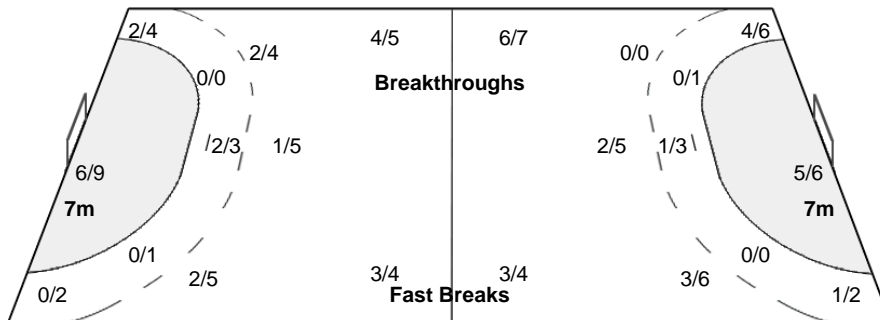

23rd Women's World Championship 2017

Germany

Quarterfinal

Match Team Statistics

Match No: 77

TUE 12 DEC 2017

20:45

Leipzig

FRA 25 - 22 MNE

(12 - 10) (13 - 12)

Referees: KOO Bon-Ok / LEE Seok (KOR)

MNE - Montenegro

Shots Distribution

Players

Goals / Shots

1 RAJCIC M	4 RADICEVIC J	9 JAUKOVIC D	10 BRNOVIC T	12 HASANIC A	15 KLIKOVAC A	23 UJKIC D
0/0	0/1 0/1	1/2	0/0	0/0	0/0	0/0
2/2	2/2	0/1 1/1	2/2	0/0	0/0	0/0
1-Post	1-Missed 1-Post					
25 MALOVIC D	27 PREMOVIC S	32 BULATOVIC K	55 PAVICEVIC I	66 RAMUSOVIC E	71 KLIKOVAC B	80 DESPOTOVIC J
0/0	0/0	1/3 1/1	0/0	0/0	0/1	0/1
0/0	0/0	1/2 1/1	0/0	0/0	0/1	0/1
0/0	0/0	3/3 2/3	0/0	0/0	0/1	1/1 1/1
		1-Post 2-Blocked	1-Post			
90 RAICEVIC M	96 GRBIC I					
0/0	0/0	1/1	0/0	0/0	0/0	0/0
1/2 1/1	0/1 0/1					

Team Goals / Shots

2/5	0/1	2/4
3/5		1/1
9/12	1/2	4/5
1-Missed	4-Post	2-Blocked

Offence