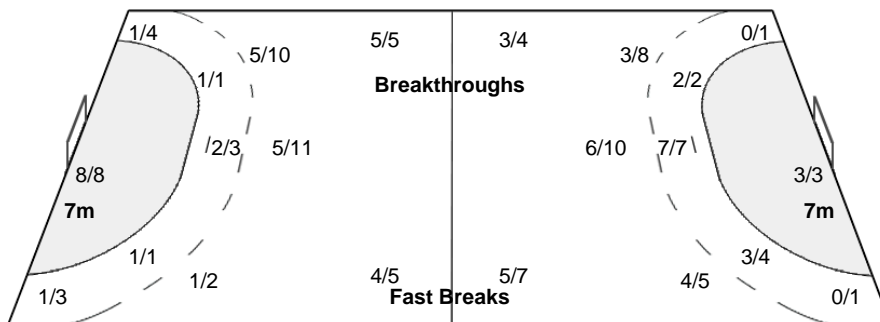

23rd Women's World Championship 2017

Germany

Eighth final

Match Team Statistics

Match No: 76

MON 11 DEC 2017

17:30

Magdeburg

RUS 36 - 35 KOR

(16 - 13) (14 - 17) (6 - 5)

Referees: ARNTSEN Kjersti / ROEN Guro (NOR)

KOR - Korea

Shots Distribution

Players

Goals / Shots

Player	Goals	Shots	Notes
2 KIM S	0/1	1/1	
7 JO H			
9 SONG H		1/1	
11 RYU E	2/2	1/2	2-Missed 2-Post
12 JU H		0/1	1-Blocked
15 CHOI S		2/2	1-Post 1-Blocked
16 PARK S			
17 SIM H	0/1	1/1	1-Blocked
18 KIM H			
19 KANG E	1/1	0/1	
21 SONG J			
22 SONG J			
23 LEE M	1/1	4/4	1-Blocked
28 GIM B	1/1	1/1	
29 YU S	1/1	0/1	1-Post
36 JEONG J	1/1	1/1	

Team Goals / Shots

4/5	1/2	3/3
6/7	0/1	4/6
5/7	4/5	8/10

2-Missed 4-Post 4-Blocked

Offence

Defence

Goalkeepers Saves / Shots

0/3	1/5	0/4
2/9	2/2	1/4
2/10	0/2	0/5

12 JU H

	0/1	0/2
0/2	1/1	
0/6	0/1	0/3

16 PARK S

0/3	1/4	0/1
2/7		1/3
2/3	0/1	0/1

36 JEONG J

		0/1
	1/1	0/1
0/1		0/1