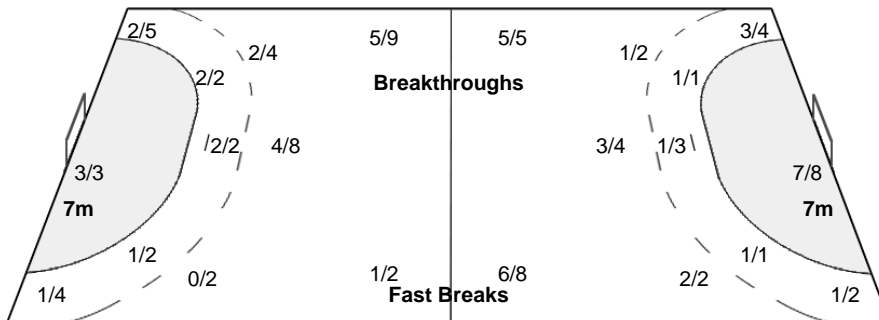

23rd Women's World Championship 2017

Germany

Eighth final

Match Team Statistics

Match No: 75

MON 11 DEC 2017

20:30

Leipzig

ESP 23 - 31 NOR

(10 - 13) (13 - 18)

Referees: HANSEN Line / CHRISTIANSEN Carina (DEN)

ESP - Spain

Shots Distribution

Players

Goals / Shots

4 MARTIN BERENGUER C	5 NUNEZ NISTAL M	8 ARDERIUS MARTIN S	12 NAVARRO GIMENEZ S	14 CHAVEZ HERNANDEZ E	17 GUTIERREZ BERMEJO	18 ECHEVERRIA MARTINE
2/3		1/1	1/1			
	2/2			1/1		0/1
1/1	1/1				1/1	
3-Post						
19 GARCIA AVILA P	20 GONZALEZ de GARIBA	25 PENA ABAURREA N	27 GONZALEZ ORTEGA L	32 GONZALEZ ALVAREZ M	39 RODRIGUEZ RODRIGUE	42 MUSONS GIMENO I
		0/1				
	0/1	0/1	1/3			
	0/1	1/1		1/1	1/1	0/1
					2/2	1/2
						1/2
						1/2
2-Missed 1-Post						
48 ZOQBI de PAULA D	86 CABRAL BARBOSA A					
	1/1	2/3				
	1/1	1/2				
		0/1				

Team Goals / Shots

3/5	4/5
2/5	4/8
5/7	0/1
2-Missed	4-Post

Offence

Defence

Goalkeepers Saves / Shots

1/5	1/3	0/1
1/6	0/1	0/1
0/5	1/5	1/9

12 NAVARRO GIMENEZ S

0/3	1/1	0/1
0/2		0/1
0/1	0/2	1/4

48 ZOQBI de PAULA D

1/2	0/2	
1/4	0/1	
0/4	1/3	0/5