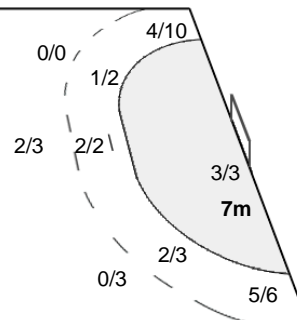

Defence

Goalkeepers Saves / Shots

3/8	2/4	2/7
0/1	1/1	
0/3	0/1	0/7

23 JANKOVIC J

1/2		0/2
	1/1	
0/1	0/1	0/2

33 WESTER T

2/6	2/4	2/4
0/1		
0/2		0/5

Legend:

%	Efficiency	+	2 Minute + 2 Minute Suspensions	AS	Assists	2Min	2 Minute Suspensions	6m	6 metre Shots
7m	7 metre Shots	9m	9 metre Shots	BS	Blocked Shots	BT	Breakthroughs	No.	Uniform Number
BC	Blue Cards	FB	Fast Breaks	N/A	Not Applicable	TP	Time Played		
RC	Red Cards	S/S	Saves/Shots	TO	Turnover				
Wing	Wing Shots	YC	Yellow Cards	G/S	Goals/Shots				
				ST	Steals