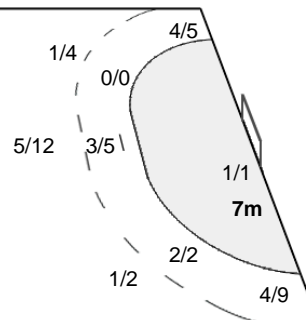

29 MATSUMURA A	30 KAMETANI S
1/3	2/2
0/1	
	1/1
2-Post	

Team Goals / Shots

5/8	2/4	5/7
1/1	0/1	
3/3	1/1	7/7
3-Post		4-Blocked

Offence

Defence

Goalkeepers Saves / Shots

0/4	1/1	3/7
2/4	1/1	2/3
4/10	1/4	0/6

12 ITANO M		