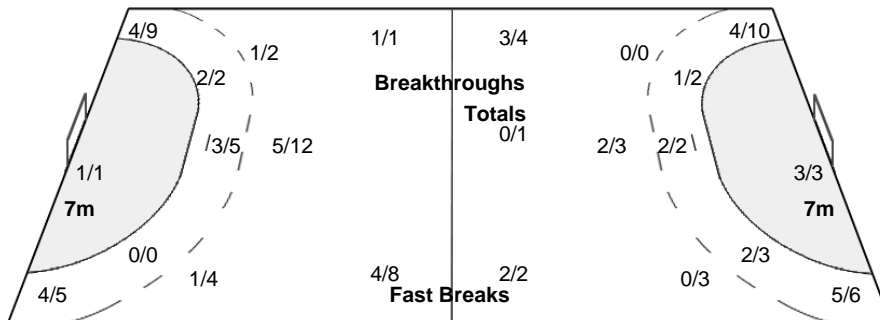

23rd Women's World Championship 2017

Germany

Eighth final

Match Team Statistics

Match No: 74

MON 11 DEC 2017

20:30

Magdeburg

JPN 24 - 26 NED

(10 - 10) (10 - 10) (4 - 6)

Referees: KRICHEN Samir / MAKHLOUF Samir (TUN)

NED - Netherlands

Shots Distribution

Players

Goals / Shots

5 KRAMER J	6 van der HEIJDEN L	7 BONT D	8 ABBINGH L	10 SNELDER D	11 KNIPPENBORG L	13 BROCH Y
	0/1	1/2	1/1	0/1	1/2	1/1
	1/2			1/1		1/1

1-Missed 1-Post

17 GROOT N	18 DULFER K	23 JANKOVIC J	24 SMEETS M	25 ROZEMALEN C	26 MALESTEIN A	28 van der WISSEL P
0/1	0/1		0/1		1/1	1/1
0/1	2/2		1/1	1/1	1/2	2/3

1-Blocked

2-Post

33 WESTER T	79 POLMAN E
	1/1
	1/1

2-Missed

1-Missed

1-Blocked

Team Goals / Shots

4/4	0/1	4/7
2/4	0/1	1/3
6/10	3/4	6/6

4-Missed 3-Post 2-Blocked

Offence