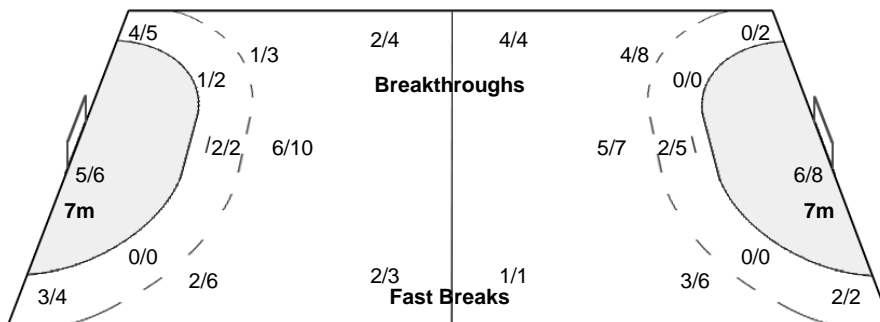

23rd Women's World Championship 2017

Germany

Eighth final

Match Team Statistics

Match No: 73

MON 11 DEC 2017

17:30

Leipzig

ROU 27 - 28 CZE

(17 - 14) (10 - 14)

Referees: SCHULZE Robert / TONNIES Tobias (GER)

CZE - Czech Republic

Shots Distribution

Players

Goals / Shots

6 GALUSKOVA V	7 RYSANKOVA H	9 SALCAKOVA K	10 MANAKOVA P	14 KORDOVSKA K	15 HRBKOVA M	16 SATRAPOVA L
	1/1 1/1 0/1	3/3	1/1		1/1 2/2	
	1-Missed 1-Post	1-Blocked	1-Missed			
18 LUZUMOVA I	27 ADAMKOVA P	28 MARCIKOVA S	30 MUELLNEROVA D	31 SETELIKOVA A	33 KUDLACKOVA P	44 ZACHOVA D
1/2 1/1 2/3	1/1 1/1					1/1 0/1
51 JERABKOVA M	67 MALA V					
0/1 1/1 4/5	1/1 1/1 2/2	1/1 1/1	1/1	1/1	1/1	1/1
2-Missed 2-Post	1-Blocked	1-Missed				

Team Goals / Shots

2/2	3/4	2/3
3/3		2/3
9/12	0/1	7/7
5-Missed	3-Post	2-Blocked

Offence

Defence

Goalkeepers Saves / Shots

1/5	0/4
2/9	4/4
2/9	0/2

16 SATRAPOVA L

1/2	0/1
0/3	
0/2	0/1

30 MUELLNEROVA D

0/1	

33 KUDLACKOVA P

0/2	0/3
2/6	4/4
2/7	0/1