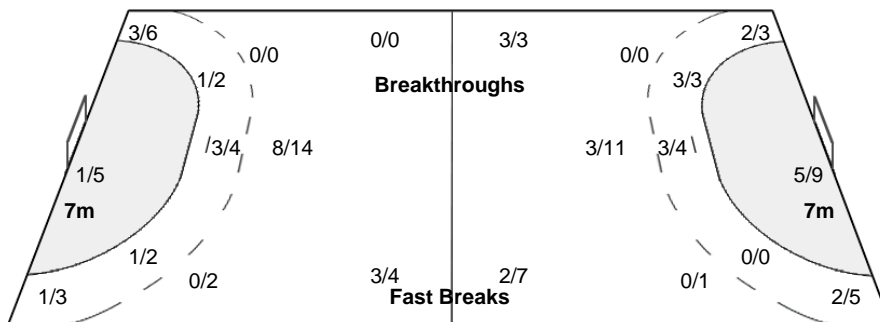

23rd Women's World Championship 2017 Germany

President's Cup Place 21-22

Match Team Statistics

Match No: 72

MON 11 DEC 2017

14:00

Magdeburg

PAR 23 - 21 CHN

(14 - 10) (9 - 11)

Referees: KURTAGIC Mirza / WETTERWIK Mattias (SWE)

CHN - P.R. of China

Shots Distribution

Players

Goals / Shots

Player	Goals	Shots	Notes
3 HAIXIA Z	1/1	1/1	2-Post
5 CHENCHEN B	0/1	1/2	
6 BAOGUI W	0/1	1/2	1-Missed
7 XIAOQING L	0/1	1/2	1-Blocked
8 RU Q	1/1	1/1	1-Post
9 NANA W	0/1	1/1	
11 YUANYUAN Y	0/1	1/1	
13 WEN S	1/1	1/2	
14 XIAOMEI L	1/1	0/1	1-Post
15 MENG Ying S	1/1	1/2	2-Blocked
16 XIAOHUA W	1/1	1/1	1-Post
18 ZHENGWEN S	1/1	1/2	
19 MENG Meng M	1/1	1/1	
22 YUROU Y	1/1	1/1	
23 MENGXUE Z	0/1	1/1	1-Missed
93 TINGTING Z	0/1	1/1	

Team Goals / Shots

1/2	1/3
4/5	0/2
4/4	1/1
7/9	3/6

2-Missed 5-Post 3-Blocked

Offence

Defence

Goalkeepers Saves / Shots

1/6	0/1	1/1
2/4	1/1	5/6
3/9	1/4	3/8

16 XIAOHUA W

0/3	1/1	3/3
0/2	1/1	3/3
1/2	0/2	1/4

22 YUROU Y

1/3	1/1
2/2	2/2
2/6	1/2
2/4	2/4

Legend:

%	Efficiency	+	2 Minute + 2 Minute Suspensions	2Min	2 Minute Suspensions	6m	6 metre Shots
7m	7 metre Shots	9m	9 metre Shots	AS	Assists	BS	Blocked Shots
BC	Blue Cards	FB	Fast Breaks	G/S	Goals/Shots	N/A	Not Applicable
RC	Red Cards	S/S	Saves/Shots	ST	Steals	TO	Turnover
Wing	Wing Shots	YC	Yellow Cards			BT	Breakthroughs
						No.	Uniform Number
						TP	Time Played