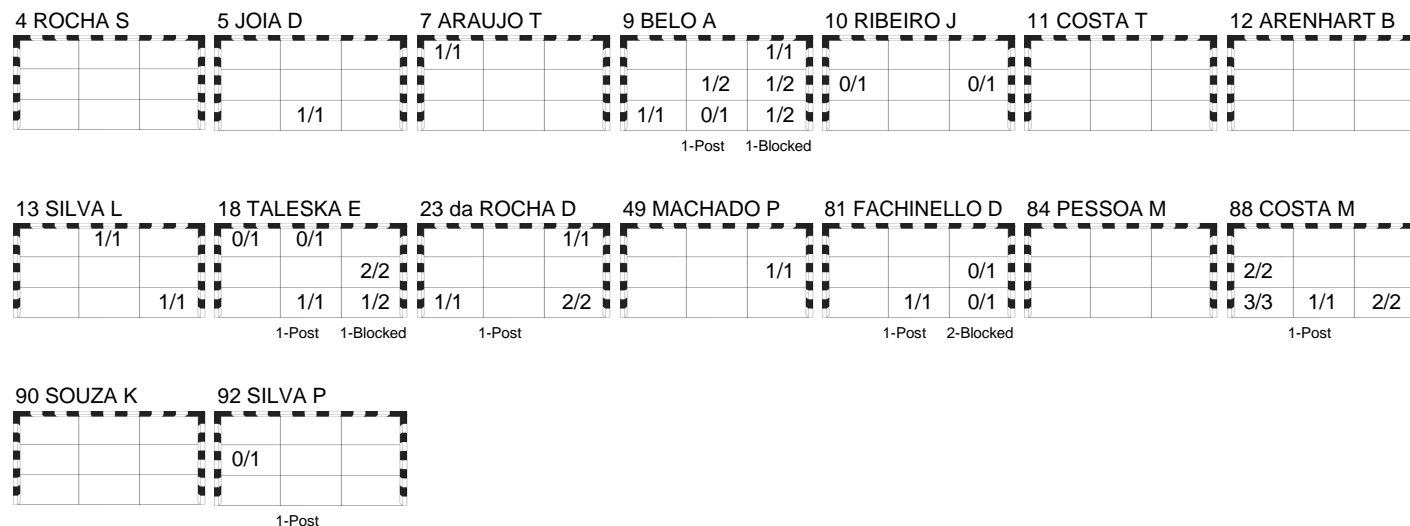

Number of Attacks: 58, Scoring Efficiency: 47%

23rd Women's World Championship 2017 Germany

President's Cup Place 17-18

Match Team Statistics

Match No: 71

MON 11 DEC 2017

14:00

Leipzig

POL 29 - 27 BRA

(15 - 13) (14 - 14)

Referees: HIZAKI Kiyoshi / IKEBUCHI Tomokazu (JPN)

BRA - Brazil

Shots Distribution

Players

Goals / Shots

Team Goals / Shots

1/2	1/2	2/2
2/4	1/2	4/7
5/5	4/5	7/10
6-Post	4-Blocked	

Offence

Defence

Goalkeepers Saves / Shots

0/2	0/1	0/3
2/2	1/1	4/7
1/14	0/1	2/8

12 ARENHART B		
		0/1

84 PESSOA M		
0/2	0/1	0/3
2/2	1/1	4/7
1/14	0/1	2/7