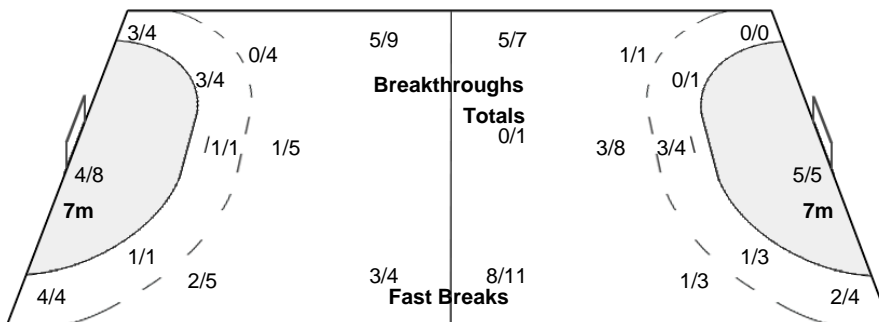

Offence

Defence

Goalkeepers Saves / Shots

0/2	0/1	0/3
2/2	1/1	4/7
1/14	0/1	2/8

12 ARENHART B		
		0/1

84 PESSOA M		
0/2	0/1	0/3
2/2	1/1	4/7
1/14	0/1	2/7

Legend:					
%	Efficiency	+	2 Minute + 2 Minute Suspensions	2Min	2 Minute Suspensions
7m	7 metre Shots	9m	9 metre Shots	BS	Blocked Shots
BC	Blue Cards	FB	Fast Breaks	N/A	Not Applicable
RC	Red Cards	S/S	Saves/Shots	TO	Turnover
Wing	Wing Shots	YC	Yellow Cards	6m	6 metre Shots
		AS	Assists	BT	Breakthroughs
		G/S	Goals/Shots	No.	Uniform Number
		ST	Steals	TP	Time Played