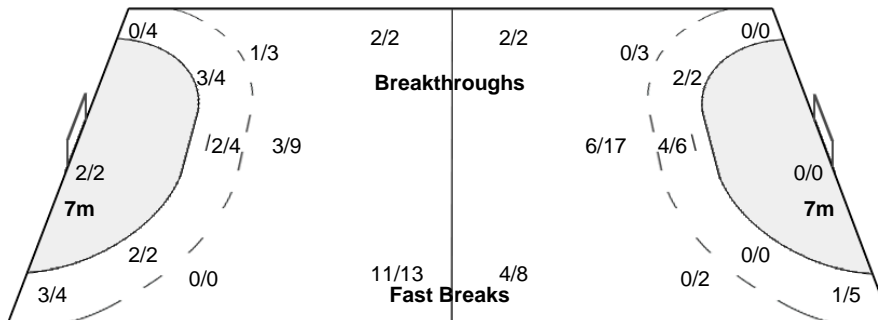

23rd Women's World Championship 2017 Germany

President's Cup Place 23-24

Match Team Statistics

Match No: 70

MON 11 DEC 2017

11:30

Magdeburg

ARG 29 - 19 TUN

(15 - 10) (14 - 9)

Referees: GARCIA Ignacio / MARIN Andreu (ESP)

ARG - Argentina

Shots Distribution

Players

Goals / Shots

Player	Goals	Shots	Notes
1 CARRATU M	1	1	
2 de URIARTE M	1	1	0/1
3 IACOI X	0	0	
4 URBAN MEDEL R	2	2	0/1
5 PIZZO M	0	0	2-Missed
6 SALVADO L	2	2	1/2, 1/1
8 BONAZZOLA C	0	0	1-Post
9 MENDOZA L	1	1	1-Post
10 CRIVELLI V	2	2	1-Missed
12 BORDON N	0	0	
13 GAVILAN G	0	0	1/1, 0/1
18 SANS M	0	0	
19 PONCE de LEON F	0	0	1-Blocked, 1/1
21 GANDULFO M	0	0	2/2
22 KARSTEN E	1	1	3/3, 0/1
25 CASASOLA M	0	0	1/1

Team

Goals / Shots

6/7	2/4	3/4
1/2	1/1	2/3
10/11	0/1	4/5

5-Missed 3-Post 1-Blocked

Offence