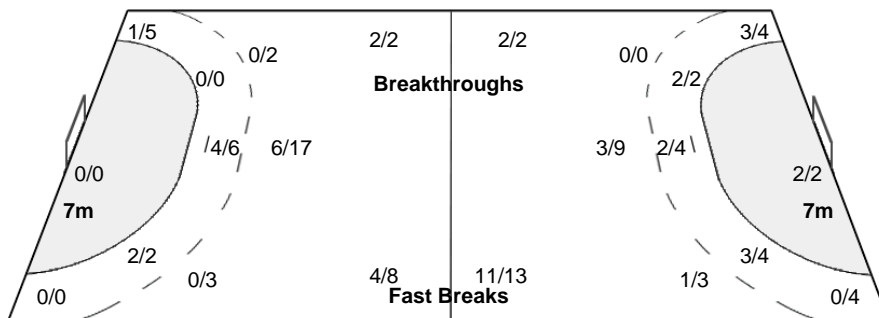

23rd Women's World Championship 2017 Germany

President's Cup Place 23-24

Match Team Statistics

Match No: 70

MON 11 DEC 2017

11:30

Magdeburg

ARG 29 - 19 TUN

(15 - 10) (14 - 9)

Referees: GARCIA Ignacio / MARIN Andreu (ESP)

TUN - Tunisia

Shots Distribution

Players

Goals / Shots

5 BEN ABDALLAH A	7 BOURI F	10 HAMROUNI A	11 AMICHE B	12 ABDALLAH E	14 JLEZI M	15 REZGUI R
1/1	0/1	0/2	0/1			2/2
1-Missed 1-Post		1-Missed 1-Post	1/1	1/1	2/2	1-Post
						1/1
						1-Blocked

16 OMRANI F	19 JAOUADI I	21 HACHANA S	24 KHOULDI I	25 DARDOUR O	44 KOUKI M	99 CHABCHOUB T
		1/1	1/1	0/1	1/1	1/1
		1/1				0/1
		2-Missed		2-Missed	1-Blocked 1-Missed	0/1
						2/2
						1/2
						1/1
						3-Blocked

Team Goals / Shots

3/5	3/4
0/1	0/1
7/7	4/6
8-Missed	3-Post 5-Blocked

Offence