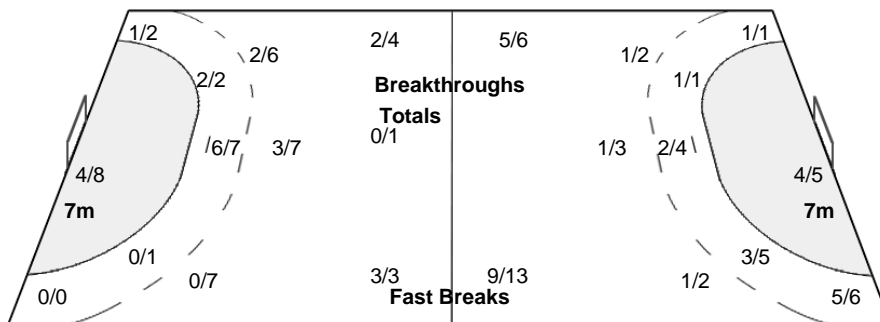

23rd Women's World Championship 2017 Germany

President's Cup Place 19-20

Match Team Statistics

Match No: 69

MON 11 DEC 2017
11:30
Leipzig

ANG 33 - 23 CMR
(16 - 12) (17 - 11)

Referees: KOO Bon-Ok / LEE Seok (KOR)

CMR - Cameroon

Shots Distribution

Players

Goals / Shots

1 MBEN MBEDIANG N	2 NGO NLENG KALDJOB	3 NCHOUAPOUOGNIGNI P	4 MAHALA FONGUIENG G	5 YUOH Y	6 MOSSY SOLLE J	7 DJIEPMOU MEDIBE V
0/1	0/1	0/1	0/1	1/1	0/1	0/1
0/1	0/3	1/1	1/1	1/1	2/2	1/1
0/1	3/3	1/1	1/1	0/1	2/2	1/1
1-Post	1-Blocked	1-Missed	1-Blocked	1-Missed	1-Blocked	1-Post

8 NDONGO ADZOMO M	10 TOUBA BYOLO Y	12 ABIABAKON ONOUKOU	14 YOTCHOUM J	15 ESSAM A	16 AWU BESSONG EPAH L	17 BANIOMO J
0/1	0/1	0/1	1/1	1/1	0/1	1/1
0/1	0/3	1/1	1/1	1/1	0/1	0/1
0/1	3/3	1/1	1/1	0/1	2/2	0/1
1-Post	1-Blocked	1-Missed	1-Missed	1-Missed	1-Missed	1-Missed

18 NJAMPOU NONO A	35 ATANGANA BELIBI L
0/1	0/1
0/1	0/1
1-Missed	1-Missed

Team Goals / Shots

1/1	1/2	1/2
1/2	0/2	1/7
8/8	1/5	9/10
4-Missed	3-Post	2-Blocked

Offence