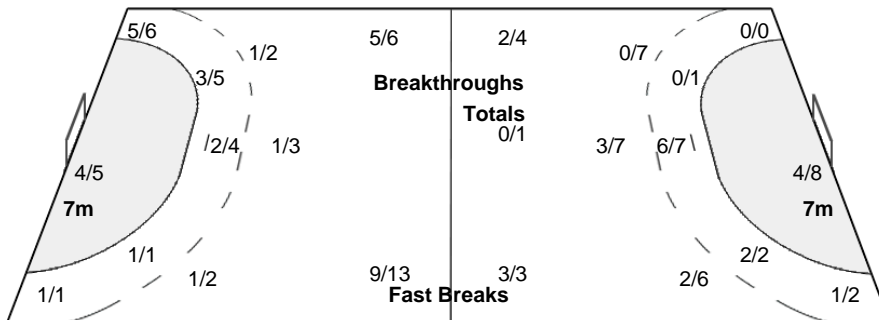

23rd Women's World Championship 2017 Germany

President's Cup Place 19-20

Match Team Statistics

Match No: 69

MON 11 DEC 2017
11:30
Leipzig

ANG 33 - 23 CMR
(16 - 12) (17 - 11)

Referees: KOO Bon-Ok / LEE Seok (KOR)

ANG - Angola

Shots Distribution

Players

Goals / Shots

2 NENGANGA V	3 da SILVA I	4 PAULINO M	6 MACHADO J	7 SILVA V	8 PAULO H	10 KASSOMA A
2/3		1/1	4/4	1/1		1/1
2-Missed			1/1 1/1 1/1	1-Post	0/1	
12 BRANCO C	13 KAMALANDUA N	14 OLIVEIRA R	15 CARLOS A	16 ALBERTO M	17 PERES D	21 CAZANGA M
	1/1		1/1 2/2		1/1	1/1
	1/1		1/1 0/1 1/1			1/1 1/1
					1-Post	
31 dos SANTOS J	90 GUIALO I					
0/1 1/1	0/1 1/1					
1/2 1/1	1/2 0/1 1/1					
1-Post						

Team Goals / Shots

6/6	3/4	4/4
2/3	0/1	2/3
6/8	5/8	5/6
2-Missed		3-Post

Offence

Defence

Goalkeepers Saves / Shots

0/1	1/2	1/2
1/2	2/2	6/7
0/8	4/5	1/10

12 BRANCO C

0/1		2/2
0/3		0/3

16 ALBERTO M

	1/2	1/2
1/2	2/2	4/5
0/5	4/5	1/7