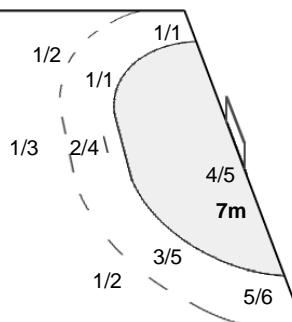

18 NJAMPOU NONO A	35 ATANGANA BELIBI L
0/1	0/1
0/1	0/1
1-Missed	1-Missed

Team Goals / Shots

1/1	1/2	1/2
1/2	0/2	1/7
8/8	1/5	9/10
4-Missed	3-Post	2-Blocked

Offence

Defence

Goalkeepers Saves / Shots

0/6	1/4	0/4
1/3	1/1	1/3
2/8	3/8	1/6