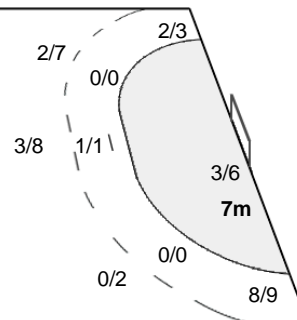

3 DANCETTE B			5 AYGLON SAURINA C			7 PINEAU A			8 LANDRE L			9 N GOUAN A			10 ZAADI G			12 LEYNAUD A		
1/1	0/1		1/1			2/2	0/1	1/2	1/1	1/1					1/1	1/1				1/1
		2/2	1/1		1/1	2/2	0/1	1/2	1/2		1/2									

1-Missed

Team Goals / Shots

3/4	4/4	
5/10	0/2	4/6
5/5	2/3	6/8

1-Missed 1-Post 1-Blocked

Offence

Defence

Goalkeepers Saves / Shots

0/3	0/1	0/3
1/4	1/2	1/3
1/7	0/5	3/5

12 LEYNAUD A

0/1		0/2
1/2	0/1	1/1
0/4	0/2	3/4

16 DARLEUX C

0/2	0/1	0/1
0/2	1/1	0/2
1/3	0/3	0/1

Legend:		
% Efficiency	+ 2 Minute + 2 Minute Suspensions	2Min 2 Minute Suspensions
7m 7 metre Shots	9m 9 metre Shots	6m 6 metre Shots
BC Blue Cards	AS Assists	BT Breakthroughs
RC Red Cards	FB Fast Breaks	N/A Not Applicable
Wing Wing Shots	G/S Goals/Shots	TO Turnover
	ST Steals	No. Uniform Number
	S/S Saves/Shots	TP Time Played
	YC Yellow Cards	