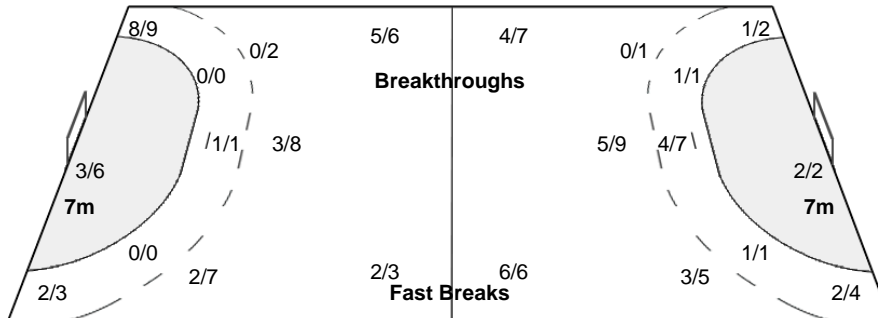

23rd Women's World Championship 2017

Germany

Eighth final

Match Team Statistics

Match No: 67

SUN 10 DEC 2017
17:30
Leipzig

HUN 26 - 29 FRA

(11 - 14) (15 - 15)

Referees: PAVICEVIC Ivan / RAZNATOVIC Milos (MNE)

HUN - Hungary

Shots Distribution

Players

Goals / Shots

2 SZOELLOSI-ZACSIK S	6 SCHATZL N	7 SZUCSANSZKI Z	8 KOVACSICS A	13 GOERBICZ A	14 KISFALUDY A	15 KLIVINYI K
1/1	1/2	1/1	1/1	1/1	0/1	1/2
1/1	1/1	1/1	0/1	1/1	0/1	1/1
3-Post	1-Blocked	1-Missed	1-Missed	1-Missed	3-Blocked	

16 BIRO B	22 BODI B	23 SZEKERES K	24 MAYER S	33 KOVACS A	34 MESZAROS R	45 HAFRA N
	1/1					
	1/1			0/1		1/1
	1-Post			0/1		1-Blocked

61 JANURIK K	66 LUKACS V
	1/1
	1/1
	3/3
	1/1

Team

Goals / Shots

3/3	1/1	3/3
3/4	1/2	2/3
6/7	5/5	2/5
3-Missed	4-Post	5-Blocked

Offence

Defence

Goalkeepers

Saves / Shots

1/4	0/4	
5/10	2/2	2/6
0/5	1/3	2/8

16 BIRO B

1/3	0/3	
4/8	2/2	2/4
0/4	0/2	1/7

61 JANURIK K

0/1	0/1	
1/2		0/2
0/1	1/1	1/1