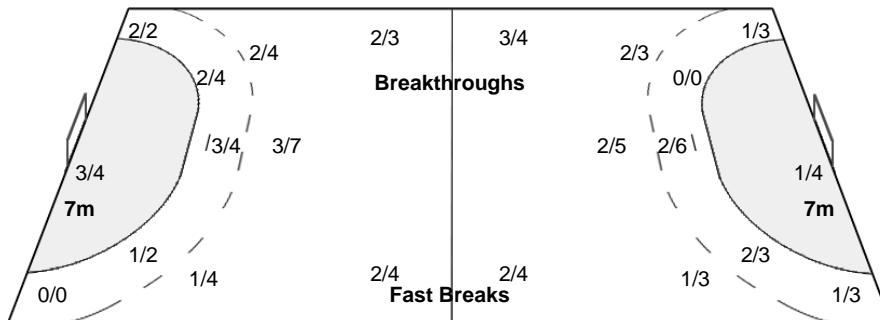

23rd Women's World Championship 2017

Germany

Eighth final

Match Team Statistics

Match No: 66

SUN 10 DEC 2017

20:30

Magdeburg

GER 17 - 21 DEN

(7 - 11) (10 - 10)

Referees: KURTAGIC Mirza / WETTERWIK Mattias (SWE)

DEN - Denmark

Shots Distribution

Players

Goals / Shots

1 TOFT S	5 IVERSEN S	7 FISKER M	9 WOLLER F	10 HEINDAHL K	13 BOHME S	14 GRIGEL L
	1/1		1/1 1/1			1/1
				1/1	2/2	0/2
			1-Missed	1-Missed		1-Missed
17 NIELSEN S	18 TRANBORG M	19 JORGENSEN L	23 JORGENSEN K	25 JENSEN T	27 BURGAARD L	28 JORGENSEN S
	1/1 1/2		0/1	2/2 1/1		1/1 0/1
	2/2 1/1	0/1	0/1			1/1 0/1
		1-Blocked				2-Missed
31 HAUGSTED L	40 REINHARDT A					
0/1						

Team Goals / Shots

4/4	2/4	4/5
1/1		0/3
5/8		5/7
5-Missed		1-Blocked

Offence

Defence

Goalkeepers Saves / Shots

0/2	2/2	0/3
3/5	5/5	2/3
0/6	0/2	5/6

1 TOFT S

0/2	2/2	0/3
3/4	5/5	2/3
0/6	0/2	5/6

40 REINHARDT A

Legend:

%	Efficiency	+	2 Minute + 2 Minute Suspensions	AS	Assists	2Min	2 Minute Suspensions	6m	6 metre Shots
7m	7 metre Shots	9m	9 metre Shots	BS	Blocked Shots	BT	Breakthroughs	No.	Uniform Number
BC	Blue Cards	FB	Fast Breaks	G/S	Goals/Shots	N/A	Not Applicable	TP	Time Played
RC	Red Cards	S/S	Saves/Shots	ST	Steals	TO	Turnover		
Wing	Wing Shots	YC	Yellow Cards