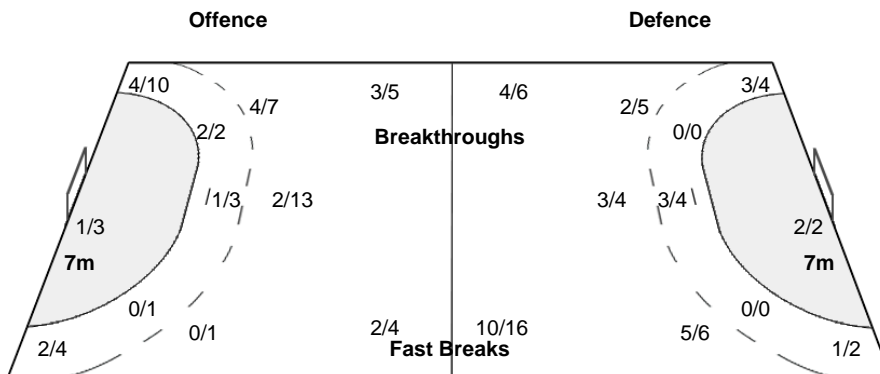

23rd Women's World Championship 2017

Germany

Eighth final

Match Team Statistics

Match No: 65

SUN 10 DEC 2017

20:30

Leipzig

SWE 33 - 21 SLO

(18 - 12) (15 - 9)

Referees: GRILLO LOPEZ Julian Ismael / LENCI Sebastian (ARG)

SLO - Slovenia

Shots Distribution

Players

Goals / Shots

3 FERFOLJA T	5 RUDMAN T	6 GROS A	9 ZABJEK N	10 STANKO T	11 ABINA A	18 ZULIC N
1/1	1/1	1/2 0/1 0/1 1/1 0/1 0/1	0/1	0/2 0/2 0/1	1/1 0/1	0/1 0/1
		1-Missed 1-Post		1-Post 4-Blocked		1-Blocked

19 IRMAN N	20 KOREN A	21 PANDZIC A	24 VUCKO H	27 VRCEK A	30 VOJNOVIC M	32 KRHLIKAR L
0/1 2/2	2/3 2/2 1/1 0/1 0/1 1/1 1/1 1/1				1/1	1/1
1-Post	2-Missed					

41 BEGANOVIC A	71 AMON I
	0/1 2/2
1-Missed	1-Post

Team Goals / Shots

4/6	0/3	3/3
2/8	0/1	1/5
6/7	1/1	4/6
4-Missed	4-Post	5-Blocked

Goalkeepers Saves / Shots

0/1	0/1	0/2
2/4	0/1	3/6
0/8	4/6	0/13

21 PANDZIC A

0/1	0/1	0/2
1/3	0/1	3/5
0/6	4/6	0/12

30 VOJNOVIC M

1/1		0/1
0/2		0/1

Legend:	% Efficiency	+ 2 Minute + 2 Minute Suspensions	AS Assists	2Min 2 Minute Suspensions	6m 6 metre Shots
7m 7 metre Shots	9m 9 metre Shots	FB Fast Breaks	G/S Goals/Shots	BS Blocked Shots	BT Breakthroughs
BC Blue Cards	S/S Saves/Shots	RC Red Cards	ST Steals	N/A Not Applicable	No. Uniform Number
Wing Wing Shots	YC Yellow Cards			TO Turnover	TP Time Played