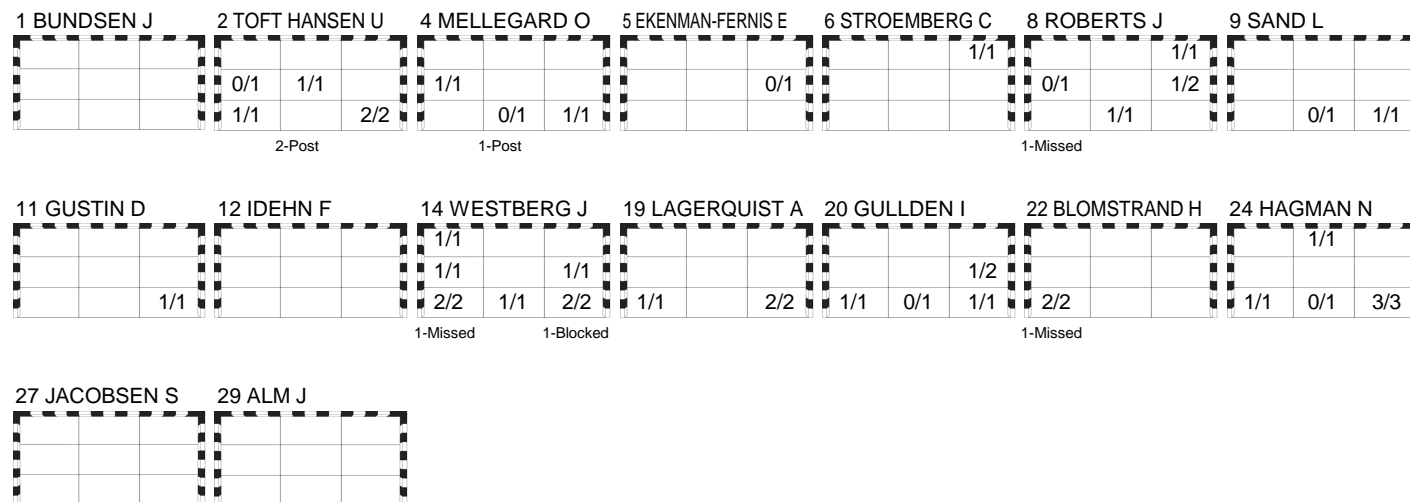

23rd Women's World Championship 2017

Germany

Eighth final

Match Team Statistics

Match No: 65

SUN 10 DEC 2017

20:30

Leipzig

SWE 33 - 21 SLO

(18 - 12) (15 - 9)

Referees: GRILLO LOPEZ Julian Ismael / LENCI Sebastian (ARG)

SWE - Sweden

Shots Distribution

Players

Goals / Shots

Team Goals / Shots

1/1	1/1	2/2
2/4	1/1	3/6
8/8	2/6	13/13

3-Missed 3-Post 1-Blocked