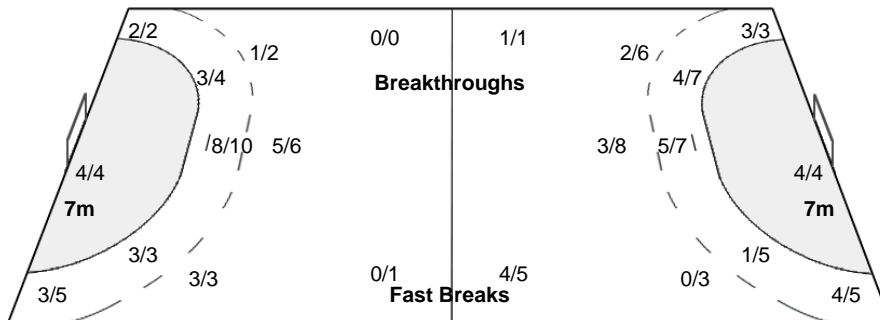

23rd Women's World Championship 2017 Germany

President's Cup Place 21-24

Match Team Statistics

Match No: 64

SUN 10 DEC 2017

14:00

Magdeburg

TUN 31 - 32 CHN

(14 - 16) (17 - 16)

Referees: BONAVENTURA Charlotte / BONAVENTURA Julie (FRA)

CHN - P.R. of China

Shots Distribution

Players

Goals / Shots

3 HAIXIA Z	5 CHENCHEN B	6 BAOGUI W	7 XIAOQING L	8 RU Q	9 NANA W	11 YUANYUAN Y
1/1	1/1	3/3	2/2	1/1	2/2	0/1
			1/2	2/2	0/1	0/1
			1/1			1/1
						1/2
						0/1
						0/1

1-Blocked

13 WEN S	14 XIAOMEI L	15 MENG Ying S	16 XIAOHUA W	18 ZHENGWEN S	19 MENG Meng M	22 YUOU Y
	1/1	1/1				
	1/1	0/1				
	2/3	2/2				
	4/4	1/1				
		2/2				

23 MENGXUE Z	93 TINGTING Z

Team Goals / Shots

1/1	1/1	3/3
2/4		5/7
12/14	1/1	7/8

1-Blocked

Offence