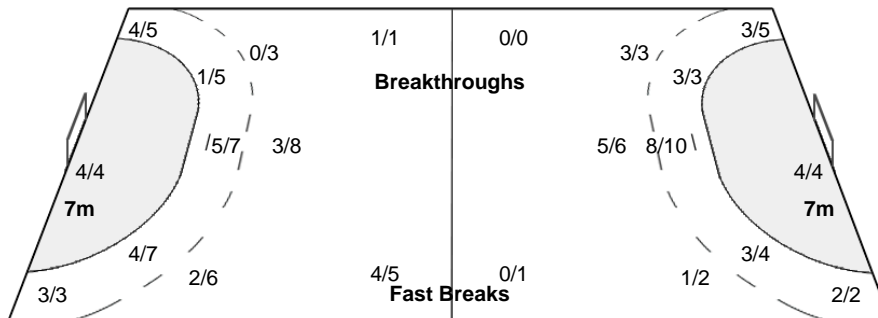

23rd Women's World Championship 2017 Germany

President's Cup Place 21-24

Match Team Statistics

Match No: 64

SUN 10 DEC 2017

14:00

Magdeburg

TUN 31 - 32 CHN

(14 - 16) (17 - 16)

Referees: BONAVENTURA Charlotte / BONAVENTURA Julie (FRA)

TUN - Tunisia

Shots Distribution

Players

Goals / Shots

5 BEN ABDALLAH A	7 BOURI F	10 HAMROUNI A	11 AMICHE B	12 ABDALLAH E	14 JLEZI M	15 REZGUI R
0/1		1/1	1/1	1/1		1/1
2/2		1/1		1/1		0/1
1-Missed		4/4	1-Post	2/2		0/1

16 OMRANI F	19 JAOUADI I	21 HACHANA S	24 KHOULDI I	25 DARDOUR O	44 KOUKI M	99 CHABCHOUB T
	1/1	1/3	0/1			1/1
	2/2	0/1	0/1			
	0/1	0/1		2/3	2/3	1/1
	1/1	0/1		1-Blocked	1/1	2/2
	2-Missed	1-Post	1-Blocked	2-Missed	1-Blocked	1-Missed
						1-Blocked

Team Goals / Shots

5/7	1/1	2/3
2/4	0/1	1/2
13/16	1/2	6/7
6-Missed	2-Post	3-Blocked

Offence