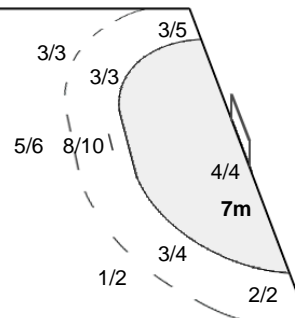

Defence

Goalkeepers Saves / Shots

0/1	0/1	0/3
2/4		2/7
2/14	0/1	1/8

12 ABDALLAH E

0/1	0/1	0/1
2/4		2/6
2/9	0/1	1/8

16 OMRANI F

		0/2
		0/1
0/4