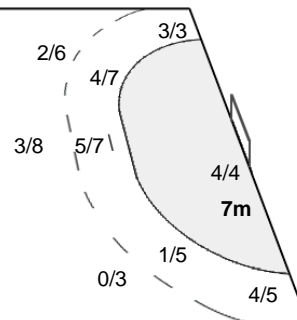

1-Blocked

13 WEN S	14 XIAOMEI L	15 MENG Ying S	16 XIAOHUA W	18 ZHENGWEN S	19 MENG Meng M	22 YUOU Y
	1/1	1/1				
	1/1	0/1				
	2/3	2/2				
	4/4	1/1				
		2/2				

23 MENGXUE Z	93 TINGTING Z

Team Goals / Shots

1/1	1/1	3/3
2/4		5/7
12/14	1/1	7/8

1-Blocked

Offence

Defence

Goalkeepers Saves / Shots

2/7	0/1	1/3
2/4	1/1	1/2
3/16	1/2	1/7

16 XIAOHUA W

		0/1