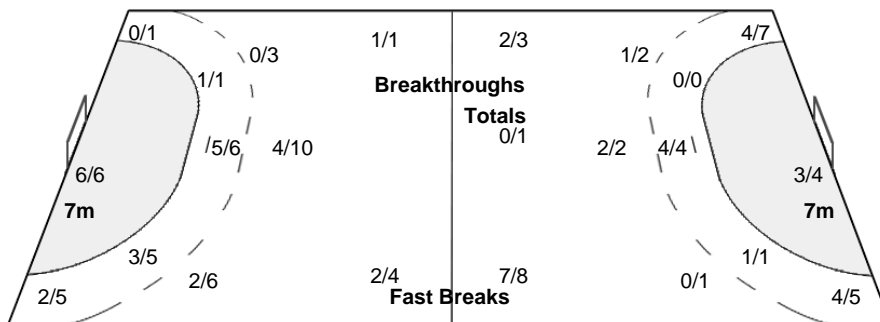

23rd Women's World Championship 2017 Germany

President's Cup Place 17-20

Match Team Statistics

Match No: 63

SUN 10 DEC 2017
14:00
Leipzig

BRA 28 - 26 CMR
(14 - 15) (14 - 11)

Referees: ALPAIDZE Viktoria / BEREZKINA Tatiana (RUS)

CMR - Cameroon

Shots Distribution

Players

Goals / Shots

1 MBEN MBEDIANG N	2 NGO NLENG KALDJOB	3 NCHOUAPOUGNIGNI P	4 MAHALA FONGUIENG G	5 YUOH Y	6 MOSSY SOLLE J	7 DJIEPMOU MEDIBE V
		1/1	1/1		1/1	1/1
			0/1		0/1	1/2
		1-Post	4-Blocked	1-Blocked	3/3	1/1
					0/1	0/1
8 NDONGO ADZOMO M	10 TOUBA BYOLO Y	12 ABIABAKON ONOUKOU	14 YOTCHOUM J	15 ESSAM A	16 AWU BESSONG EPAH L	17 BANIOMO J
		3/3				1/2
0/1	1/2	1/1				
1/1		1/1				2/3
		1-Missed			1-Blocked	
			0/1	1/1		
18 NJAMPOU NONO A	35 ATANGANA BELIBI L					
		2/2				
0/1	0/1					
1/1	1/1					
		1-Post				

Team Goals / Shots

1/1	2/2	6/6
2/6	0/1	3/6
6/7	1/2	5/8
1-Missed	2-Post	6-Blocked

Offence