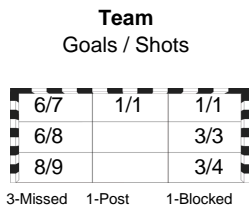

Team Shots	Goals	Saves	Missed	Post	Blocked	Total	%
6m Shots	5					5	100
Wing Shots	8	2	2			12	67
9m Shots	3	1	1		1	6	50
7m Shots	3			1	N/A	4	75
Fast Breaks	7	1				8	88
Breakthroughs	2	1				3	67
Totals	28	5	3	1	1	38	74

Number of Attacks: 54, Scoring Efficiency: 52%

23rd Women's World Championship 2017 Germany

President's Cup Place 17-20

Match Team Statistics

Match No: 63

SUN 10 DEC 2017

14:00

Leipzig

BRA 28 - 26 CMR

(14 - 15) (14 - 11)

Referees: ALPAIDZE Viktoria / BEREZKINA Tatiana (RUS)

BRA - Brazil

Shots Distribution

Players

Goals / Shots

23rd Women's World Championship 2017

Germany

President's Cup Place 17-20

Match Team Statistics

Match No: 63

SUN 10 DEC 2017

14:00

Leipzig

BRA 28 - 26 CMR