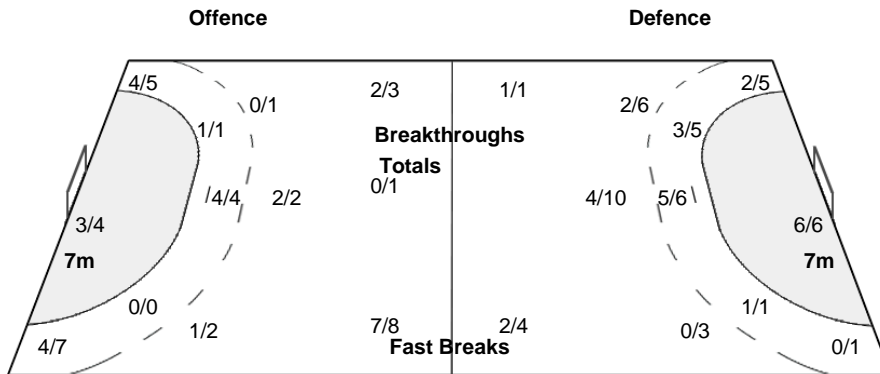

Number of Attacks: 54, Scoring Efficiency: 52%

23rd Women's World Championship 2017 Germany

President's Cup Place 17-20

Match Team Statistics

Match No: 63

SUN 10 DEC 2017

14:00

Leipzig

BRA 28 - 26 CMR

(14 - 15) (14 - 11)

Referees: ALPAIDZE Viktoria / BEREZKINA Tatiana (RUS)

BRA - Brazil

Shots Distribution

Players

Goals / Shots

23rd Women's World Championship 2017