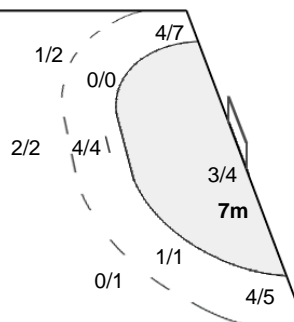

Defence

Goalkeepers Saves / Shots

1/7	0/1	0/1
2/8		0/3
1/9		1/4

1 MBEN MBEDIANG N

0/1		
0/1		

12 ABIABAKON ONOUKOU

1/6	0/1	0/1
2/7		0/3
1/9		1/4

16 AWU BESSONG EPAH L