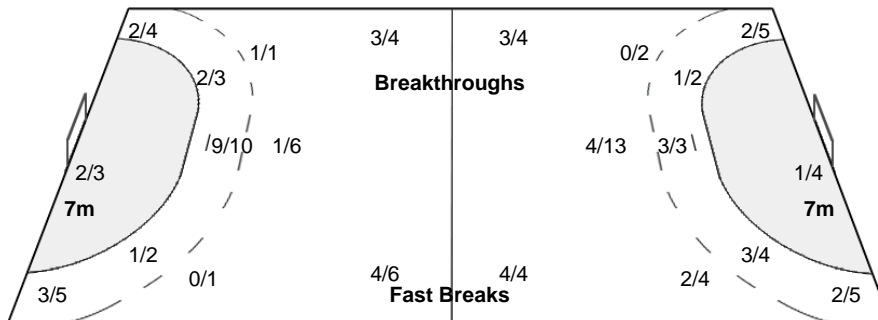

23rd Women's World Championship 2017 Germany

President's Cup Place 21-24

Match Team Statistics

Match No: 62

SUN 10 DEC 2017

11:30

Magdeburg

PAR 28 - 25 ARG

(10 - 12) (18 - 13)

Referees: ARNTSEN Kjersti / ROEN Guro (NOR)

PAR - Paraguay

Shots Distribution

Players

Goals / Shots

1 VILLALBA ACOSTA M	2 ACUNA INSFRAN F	3 GENES GARCETE L	4 INSFRAN MORA F	5 ROLON LEDESMA K	6 FIORE CANATA MORIN	7 dos SANTOS K
	3/3				1/1	
	1/1				2/2	2/3
			3/3	1/1	1/2	1/1
	1/1		2/2		1/1	
	1-Missed 1-Post 1-Blocked		1-Missed 1-Blocked	1-Post 1-Blocked	1-Post	
8 FERNANDEZ ESTIGARR	9 FARIA SERVIN M	10 GOROSO CHAVEZ G	11 LEIVA MORLAS D	12 YARYES ESTAQUE A	13 BATTAGLIA BENITEZ	14 MARTINEZ FORCADO L
1/3	1/1					1/1
	0/1					
1/1	0/1	1/1		1/1		
			0/1			
				1-Missed		1-Missed
15 ACUNA INSFRAN A	17 GONZALEZ G					

Team Goals / Shots

6/8	2/2	4/5
5/7	2/2	3/3
3/4	2/2	1/2
4-Missed	3-Post	3-Blocked

Offence