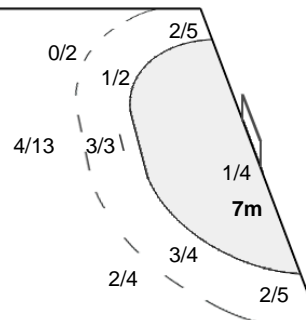

Defence

Goalkeepers Saves / Shots

1/4	0/1	2/7
1/3	2/3	3/7
2/8		1/4

1 VILLALBA ACOSTA M

12 YARYES ESTAQUE A		
1/4	0/1	2/7
1/3	2/3	3/7
2/8		1/4