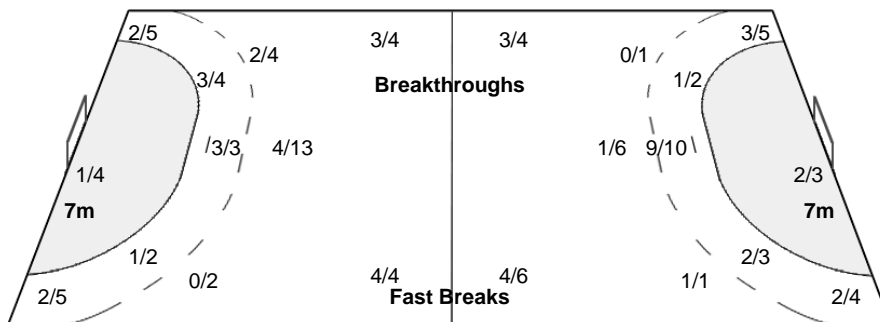

23rd Women's World Championship 2017 Germany

President's Cup Place 21-24

Match Team Statistics

Match No: 62

SUN 10 DEC 2017

11:30

Magdeburg

PAR 28 - 25 ARG

(10 - 12) (18 - 13)

Referees: ARNTSEN Kjersti / ROEN Guro (NOR)

ARG - Argentina

Shots Distribution

Players

Goals / Shots

1 CARRATU M	2 de URIARTE M	3 IACOI X	4 URBAN MEDEL R	5 PIZZO M	6 SALVADO L	8 BONAZZOLA C
			1/1	1/2		1/1
				0/1	2/2	1/1
				0/1	1/1	1/1
		1-Missed	1-Missed 1-Post		2-Missed 1-Post	
9 MENDOZA L	10 CRIVELLI V	12 BORDON N	13 GAVILAN G	18 SANS M	19 PONCE de LEON F	21 GANDULFO M
	1/1		1/1	1/1	1/2	0/1
				0/1		
	1/1		1/1	0/1	3/4	1/1
	1-Missed 1-Post	1-Blocked		1-Post		1-Blocked
22 KARSTEN E	25 CASASOLA M					
1/1						
0/1						
1/1	0/2					
1-Missed	1-Missed					

Team Goals / Shots

3/4	1/1	5/7
2/3	1/3	4/7
6/8		3/4
7-Missed	4-Post	2-Blocked

Offence

Goalkeepers Saves / Shots

2/8	0/2	1/5
2/7	0/2	0/3
1/4	0/2	1/2

1 CARRATU M

2/6	0/2	1/5
1/5	0/1	0/3
0/2	0/2	1/1

12 BORDON N

0/1		
1/2	0/1	
1/2		0/1

Legend:

%	Efficiency	+	2 Minute + 2 Minute Suspensions	2Min	2 Minute Suspensions	6m	6 metre Shots
7m	7 metre Shots	9m	9 metre Shots	AS	Assists	BS	Blocked Shots
BC	Blue Cards	FB	Fast Breaks	G/S	Goals/Shots	N/A	Not Applicable
RC	Red Cards	S/S	Saves/Shots	ST	Steals	TO	Turnover
Wing	Wing Shots	YC	Yellow Cards			TP	Time Played